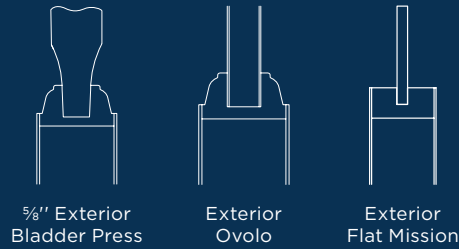

PROFILES AVAILABLE

5/8" Exterior Bladder Press

Exterior Ovolo

Exterior Flat Mission