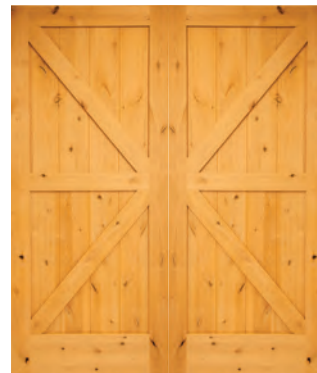

Barn Doors

Transform any door into a barn door. Our barn doors create a timeless style that adds a unique, vintage feel to your home. Both 6' and 8' tracks are in stock, in matte black and stainless steel finishes. Custom tracks are also available for special order.

DOOR STYLES

WW-BUCK