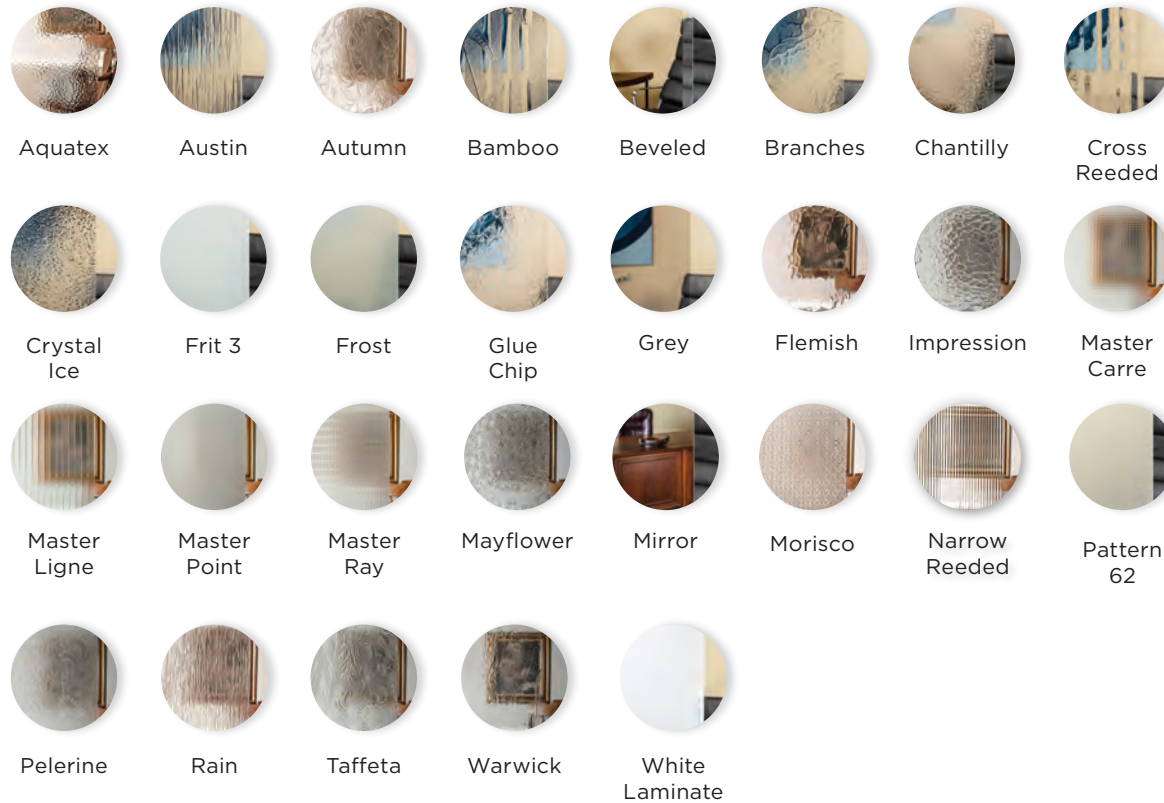

INTERIOR/EXTERIOR GLASS OPTIONS

A variety of glass options are available for interior and exterior doors, including custom etching. Personalize your door by making it one of a kind!

Helpful Hint

Take into consideration what your room will be used for when thinking of glass options.

PATTERN	PRIVACY LEVEL	LIGHT TRANSMISSION
Autumn	High	90%, 88%, 86%
Bamboo	High	87%, 84%
Flemish	Low	90%, 88%, 86%
Frit	High	N/A
Frost	Medium	N/A
Glue Chip	Medium	NPD
Master Carre	Medium	89%, 89%, 89%
Master Ligne	Medium	89%, 88%
Master Point	Medium	89%, 85%
Master Ray	Medium	85%, 85%
Morisco	High	NPD
Taffeta	Medium	90%
White Laminate	High	N/A

GLASS DOORS

Choose one of our standard door layouts or create your own panel and glass combination using any of our glass options.

GLASS OPTIONS

To visualize a custom design, try our Configurator at doorconfig.woodportdoors.com.

Note: not every glass offering is available in full-view lengths

Woodport Doors reserves the right to modify and/or delete any of our glass options.