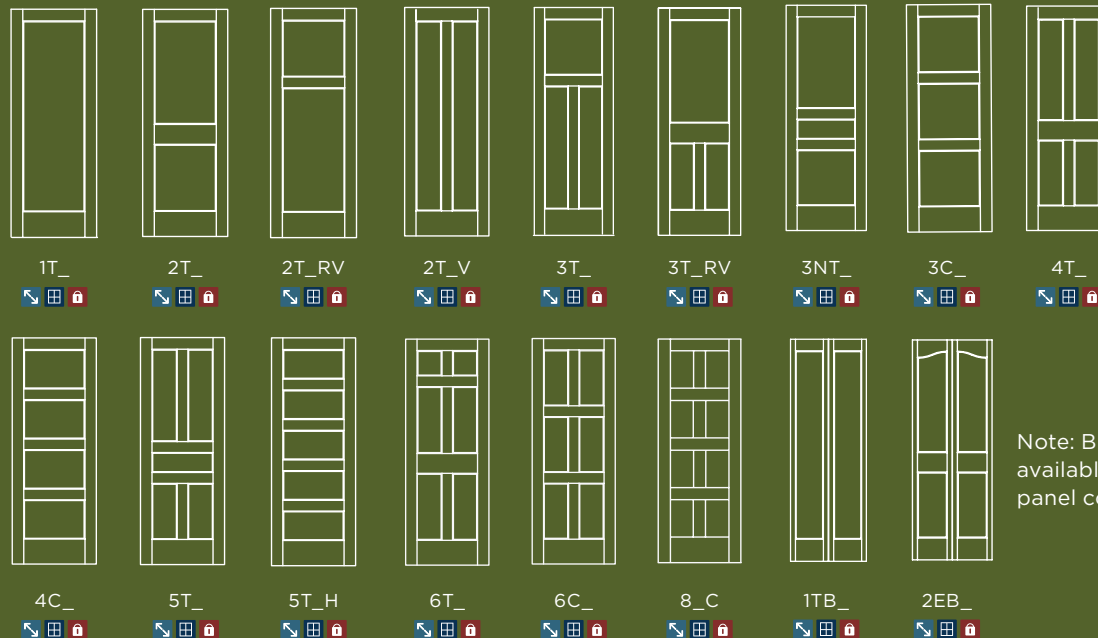

PROFILES AVAILABLE

Bladder Pressed

Single Hip

Double Hip

DESIGNS AVAILABLE

Panel Door

Note: Bi-folds available for all panel configurations

Note: Arch and eyebrow available in all panel configurations