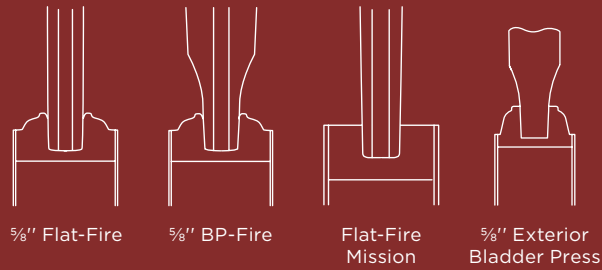

Top rail options:
Arched, Square

More options available!

EXTERIOR/FIRE RATED OPTIONS

Thickness options are 1 3/4" and 2 1/4"

3 PANEL TRADITIONAL

3TM

Top rail options:
Arched, Square

PROFILES AVAILABLE