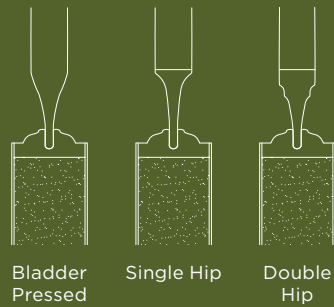

PROFILES AVAILABLE

Bladder Pressed

Single Hip

Double Hip

DESIGNS AVAILABLE

Panel Door

Note: Bi-folds available for all panel configurations

Note: Arch and eyebrow available in all panel configurations