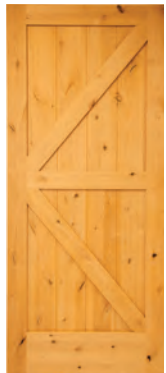

With a variety of options and sizes to choose from, Woodport's Pre-hung Units make installation an easy process. All doors are available pre-hung and prefinished.

5TC

10RM

1L2TMRV-2FVSL

H3TM

Barn Doors

Transform any door into a barn door. Our barn doors create a timeless style that adds a unique, vintage feel to your home. Both 6' and 8' tracks are in stock, in matte black and stainless steel finishes. Custom tracks are also available for special order.

DOOR STYLES

W-BUCK

Z-BUCK

WW-BUCK

EXTERIOR GLASS OPTIONS

Exterior Glass Doors

We have many glass options available. If you don't see your design here or online at WoodportDoors.com, contact our friendly customer service department at 715-526-7742.