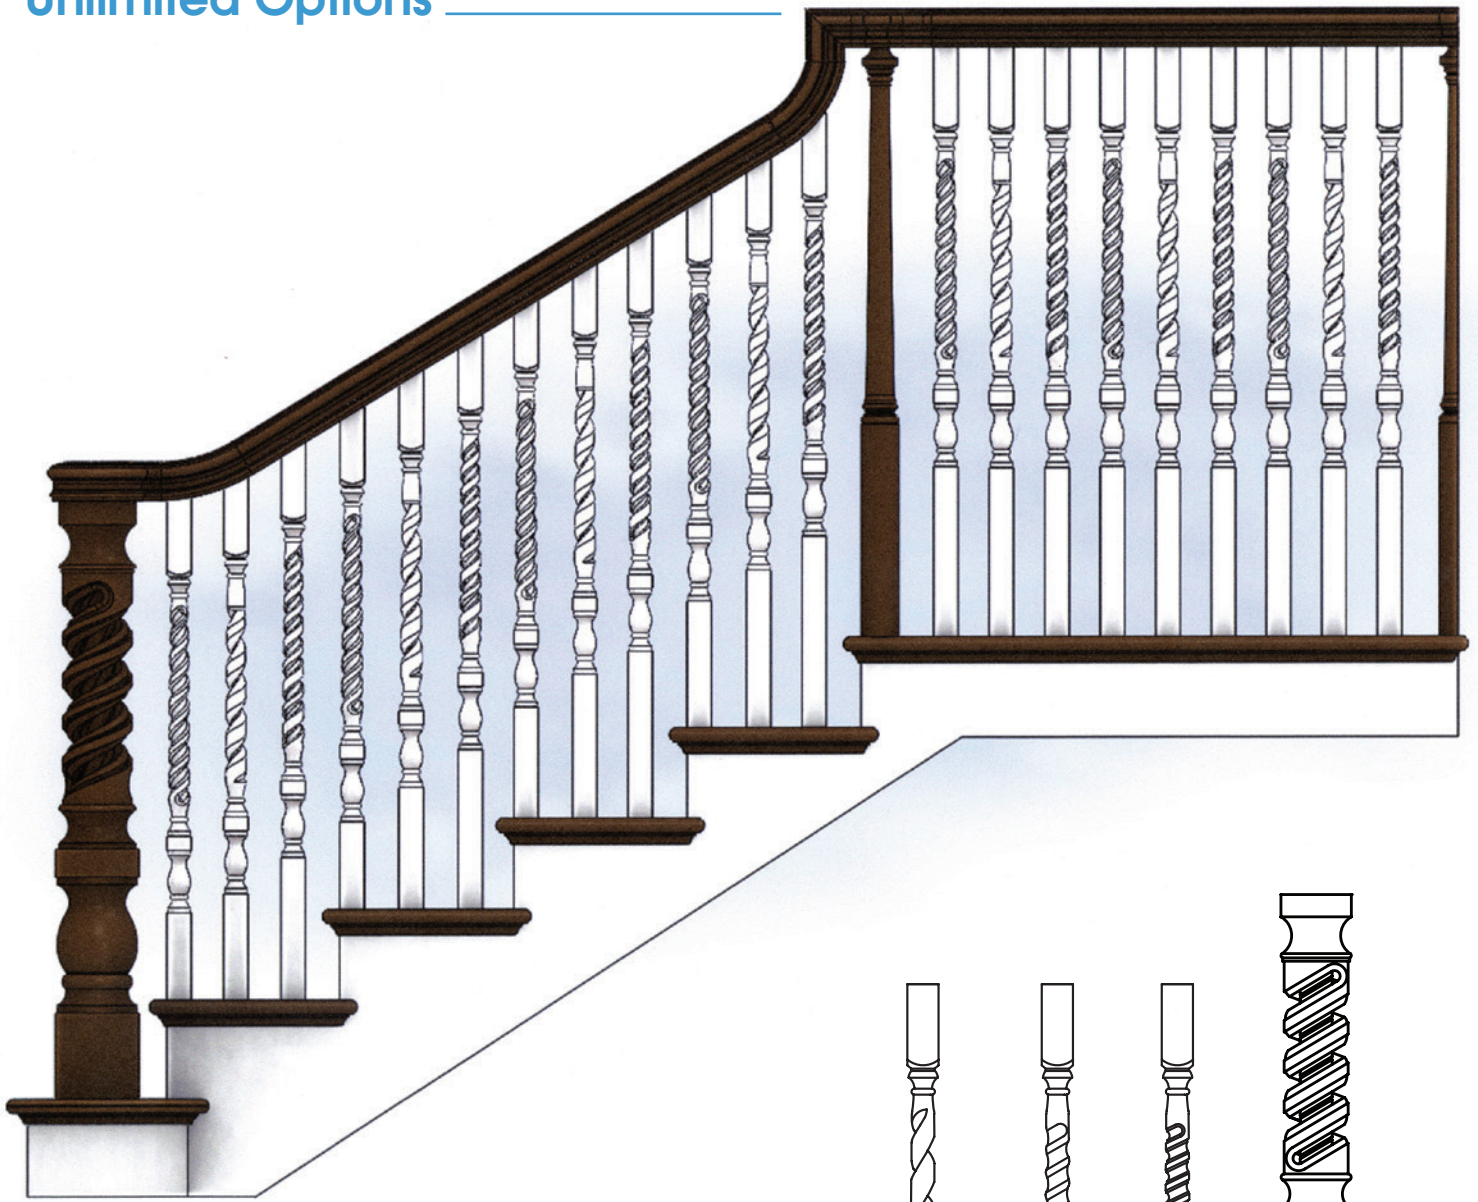

Unlimited Options

Imagine it, and we can likely create it!

Custom Designs

A NOVO Building Products Company

Open up to Inspiration!

Photo Portfolio

1

1 LIH-MG1KNUC44 & LIH-MG2KNUC44 Iron Balusters, LJRA-4091 Raised Panel Box Newel and LJ-6900 Handrail