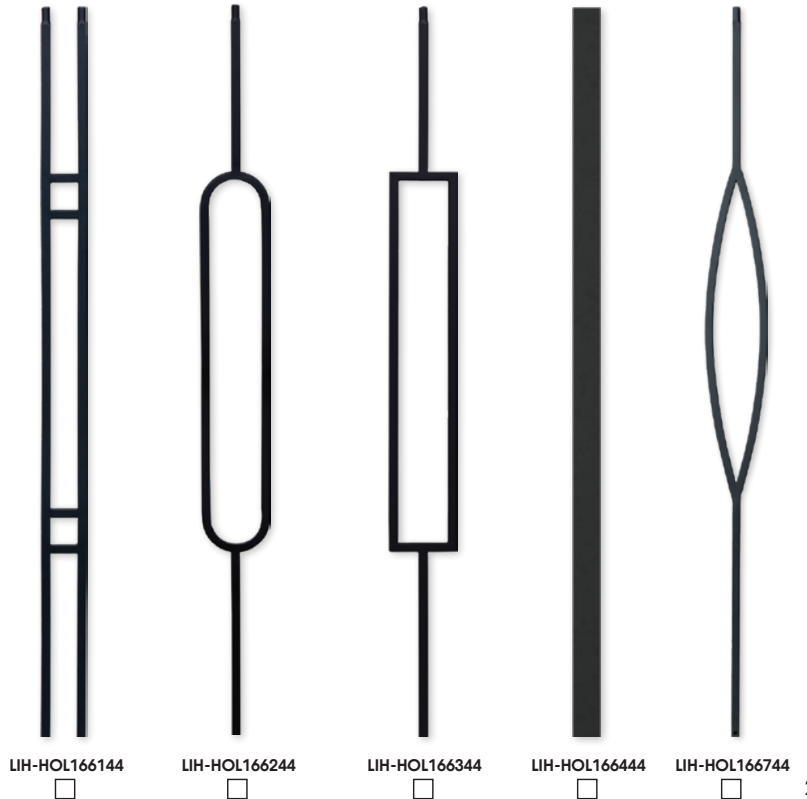

Horizon Collection

All Iron collections can be used with any non-plowed handrail

Finesse

Contempo