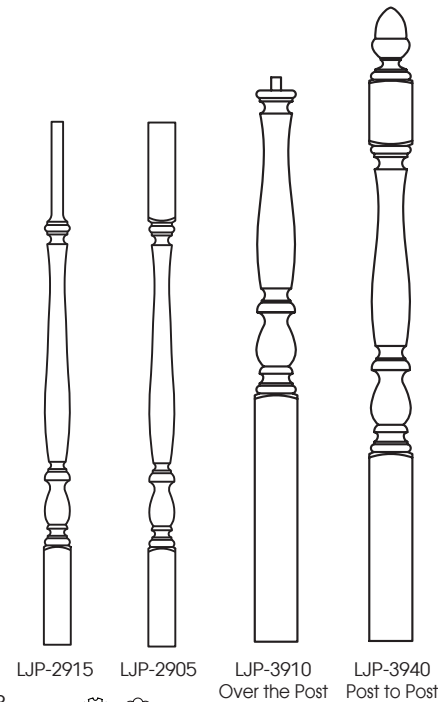

Harbor Collection

See page 25