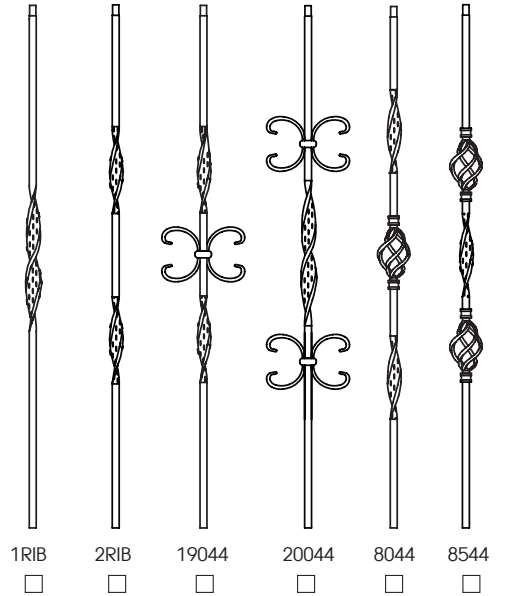

Your Design

Design Choices

Choose the Look

Wood Baluster Options:

Aesthetic Options:

Square Top Balusters

Pin Top Balusters

Horizontal Infill

Iron Baluster Options:

Hollow Square

Solid Square

Hollow Round

Limited Styles

1/2" Balusters

9/16" Balusters

5/8" Balusters

3/4" Mega Balusters

Pattern Ideas to Inspire...

Check with your dealer for iron baluster finish availability.

Create your pattern

Ideas to Inspire

Ribbon Collection

See page 23

Harbor Collection