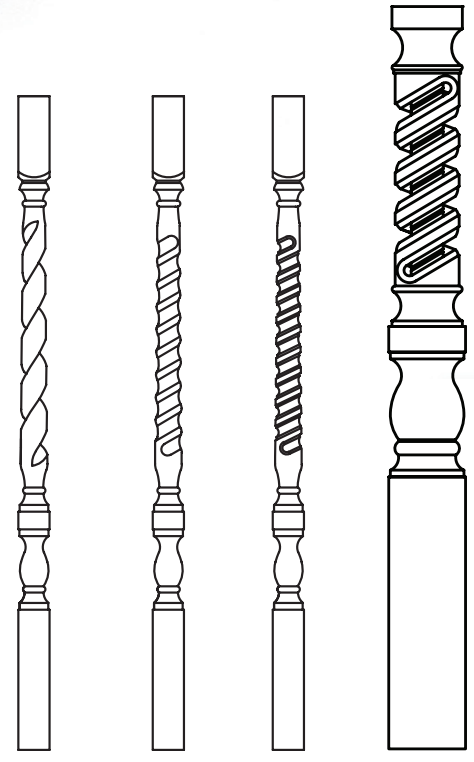

Unlimited Options

Imagine it, and we can likely create it!

Custom Designs

A NOVO Building Products Company

Open up to Inspiration!

Photo Portfolio

1

1 LIH-MG1KNUC44 & LIH-MG2KNUC44 Iron Balusters, LJRA-4091 Raised Panel Box Newel and LJ-6900 Handrail