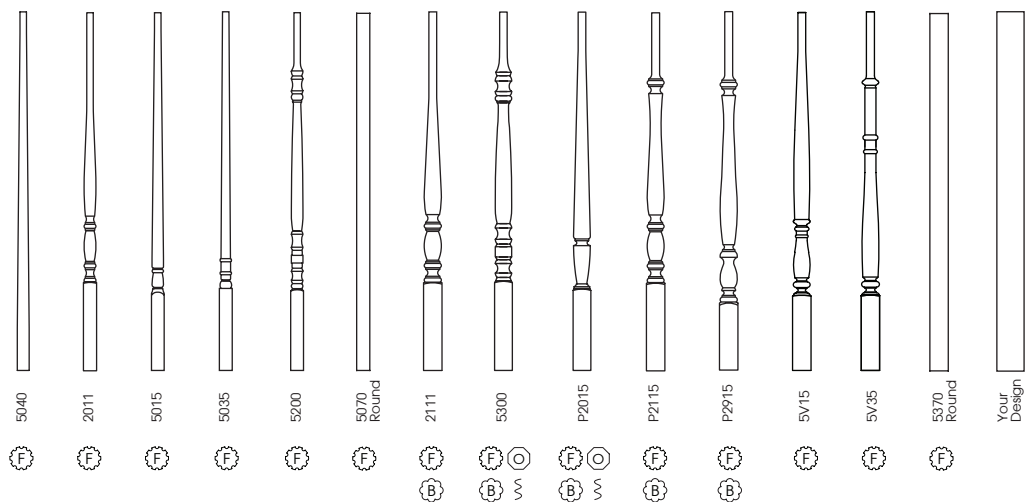

Your Design

Design Choices

Choose the Look

Wood Baluster Options:

Aesthetic Options:

Square Top Balusters

Pin Top Balusters

Horizontal Infill

Iron Baluster Options:

Hollow Square

Solid Square

Hollow Round

Limited Styles

1/2" Balusters

9/16" Balusters

5/8" Balusters