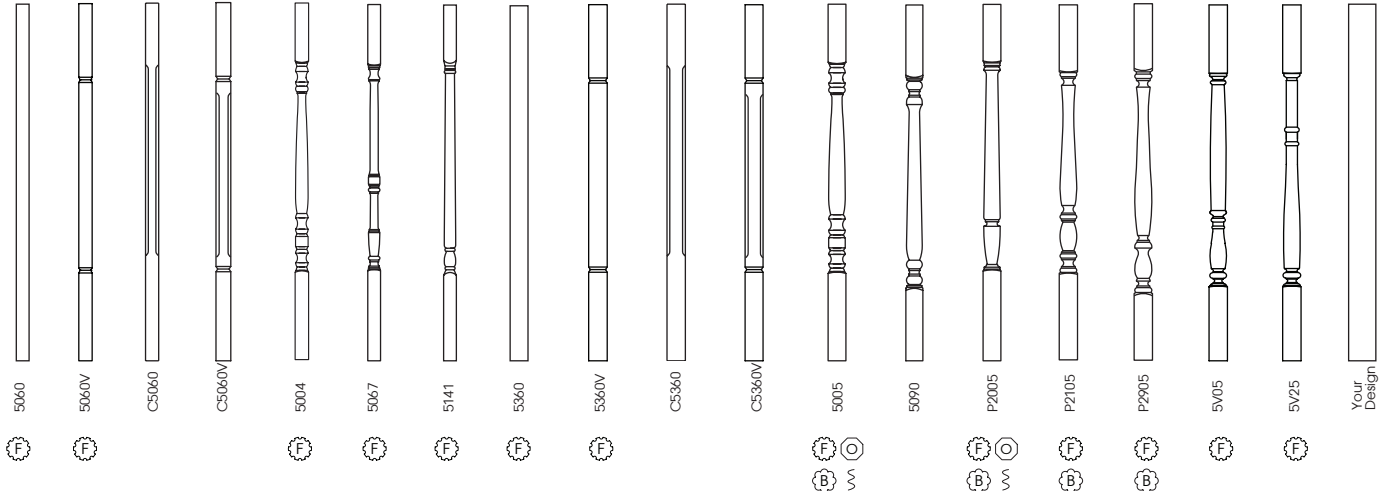

Your Design

Design Choices

Choose the Look

Wood Baluster Options:

Aesthetic Options:

Square Top Balusters

Pin Top Balusters

Horizontal Infill

Iron Baluster Options:

Hollow Square

Solid Square

Hollow Round

Limited Styles

1/2" Balusters

9/16" Balusters

5/8" Balusters