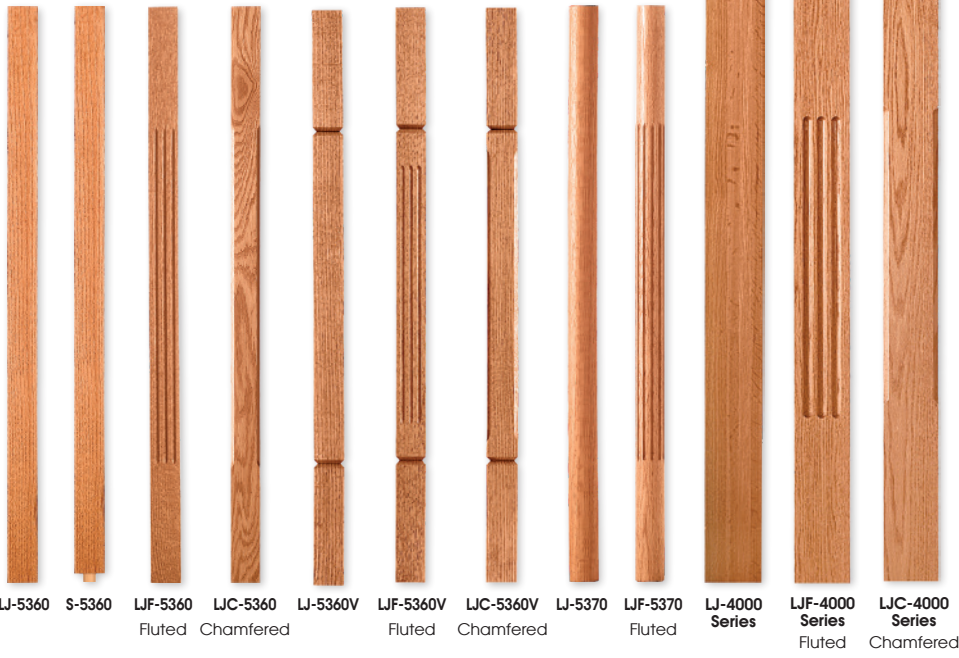

LJ-5360 S-5360 LJF-5360 LJC-5360 LJ-5360V LJF-5360V LJC-5360V LJ-5370 LJF-5370 LJ-4000 Series LJF-4000 Series LJC-4000 Series
Fluted Chamfered Fluted Chamfered Fluted
Fluted Chamfered Fluted