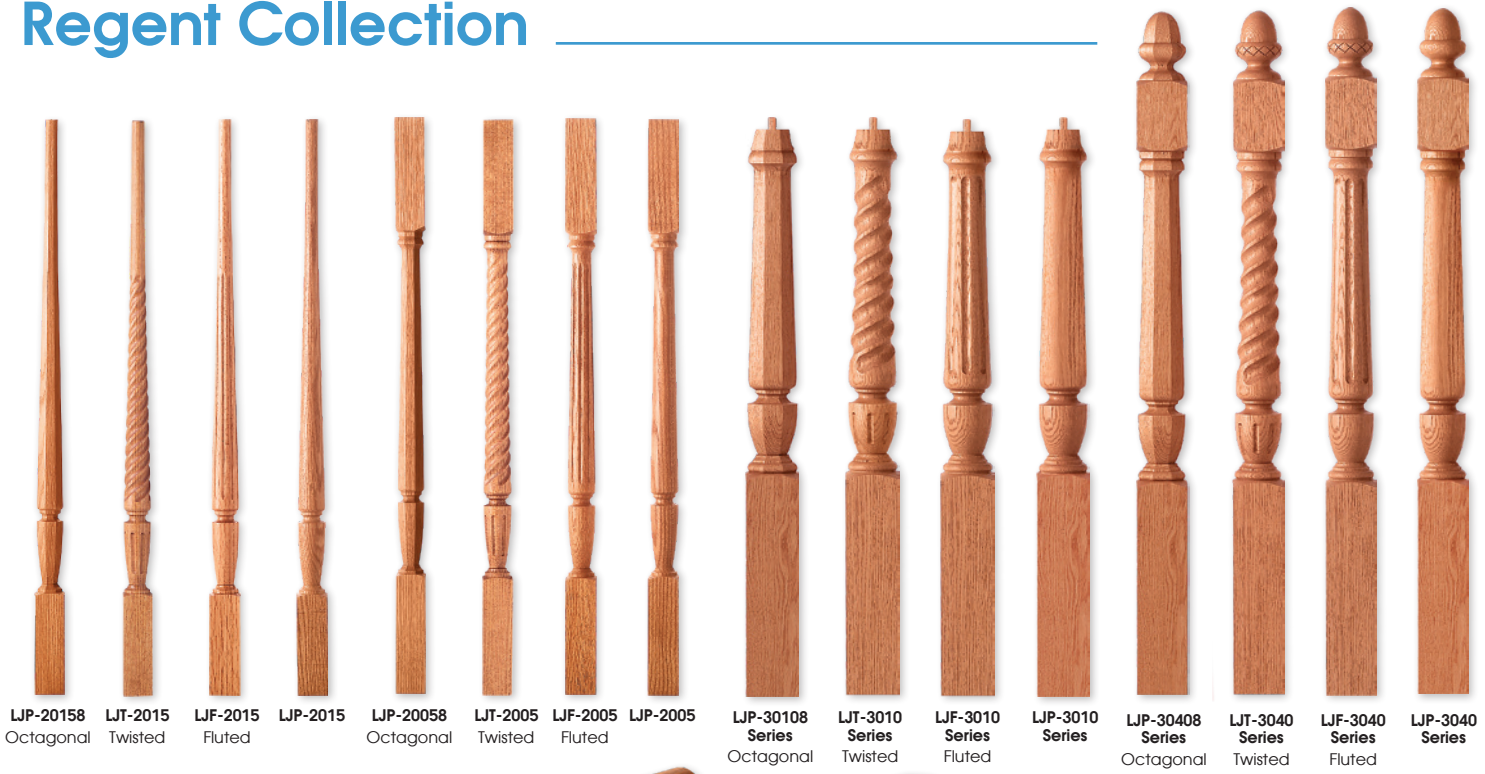

Linear

684
 CABLE
 TUBE
 PANEL
 Panel Posts and Spacer Newels
 400 Series (for cable & tube)
 300 Series (for cable & tube)

Harbor Collection

LJB-2915 LJF-2915 LJP-2915 LJB-2905 LJF-2905 LJP-2905 LJB-3910 Series LJF-3910 Series LJP-3910 Series LJB-3940 Series LJF-3940 Series LJP-3940 Series
 Beaded Fluted Beaded Fluted Beaded Beaded Fluted Beaded Fluted Beaded Fluted Beaded Fluted

Carved

LJ-5335 LJ-4700 Series

Standard Style Options

The handrails to the right can be used with any of the Pin Top balusters in the Briarcliffe, Colony, Harmony and Regent Collections

Briarcliffe

Colony

Harmony Collection

The handrails to the right can be used with any of the **Square Top** balusters in the Briarcliffe, Colony, Harmony and Regent Collections

Regent Collection

The handrails to the right can be used with any of the **Pin Top** balusters in the Cornerstone Collection. **Square Top** balusters require plowed handrail.