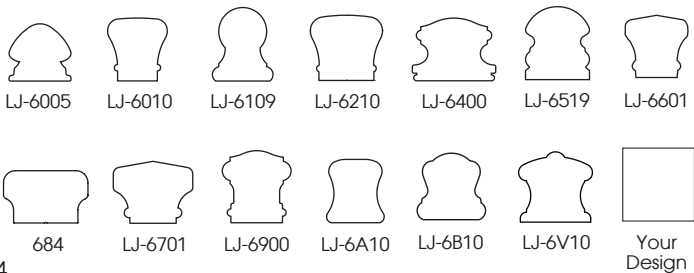

Handrail Profiles