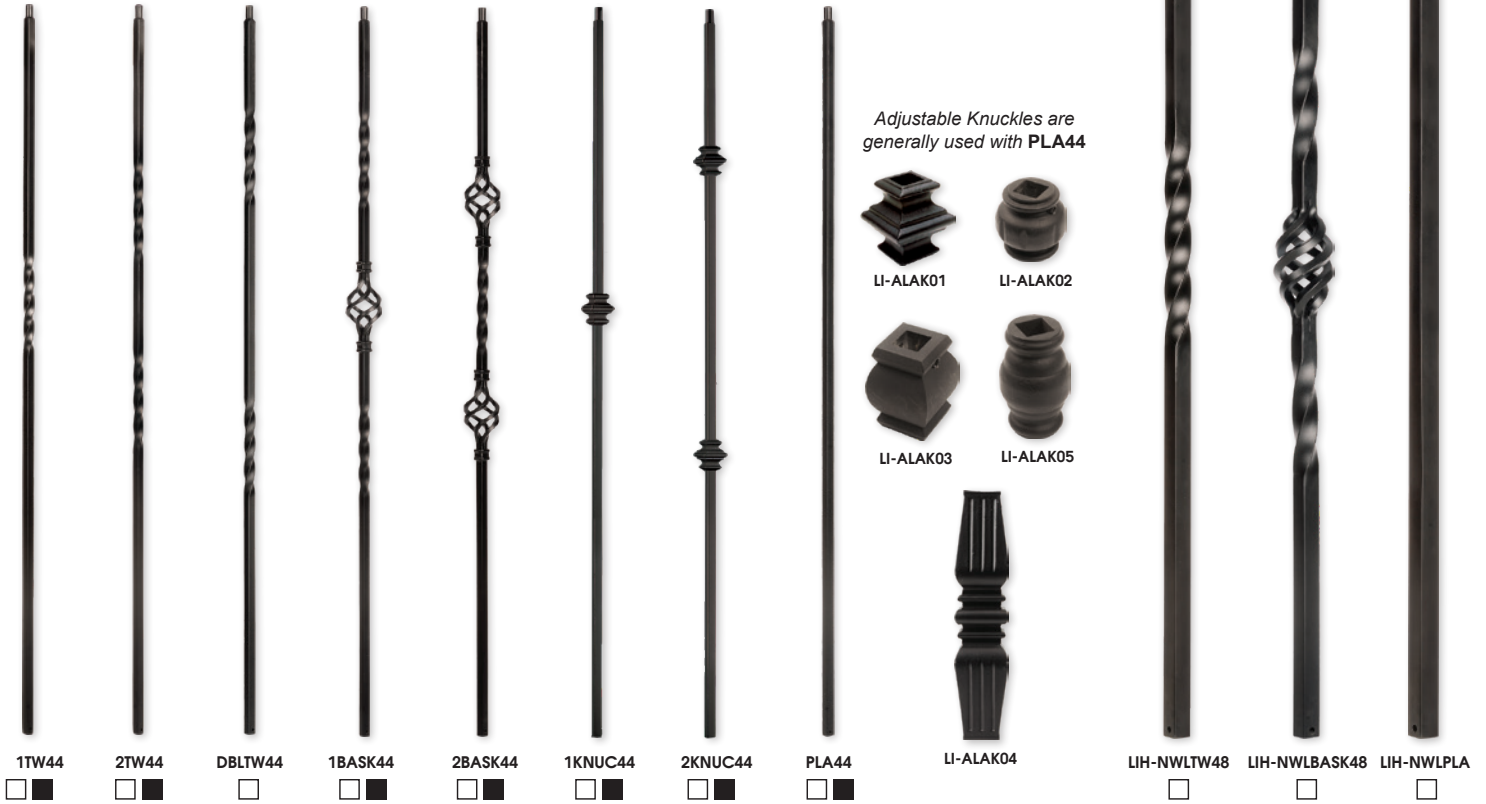

Horizon Collection

All Iron collections can be used with any non-plowed handrail