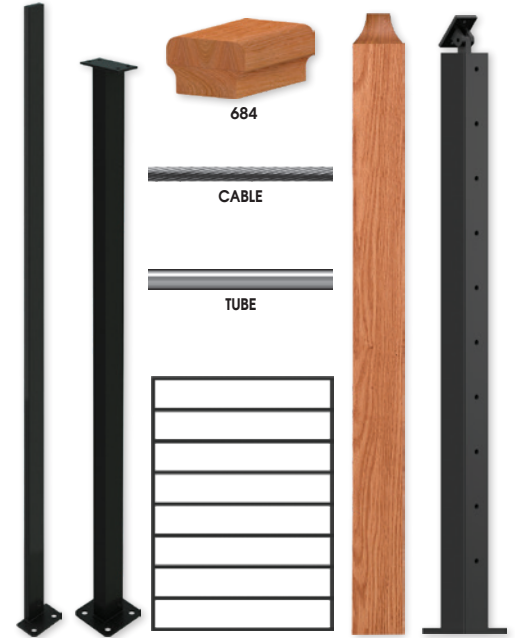

LJ-4091 Box Newel LJF-4091 Fluted Panel LJRC-4091 Recessed Panel LJRA-4091 Raised Panel LJ-4075 Intermediate Box Newel LJ-4175-50 Box Newel with Sleeve LJ-4391 Box Newel with Interchangeable Top Caps LJ-4001TP-4.5 Tapered Box Newel LJ-4091TP Tapered Box Newel LJ-9012 (Cap) LJ-C4091 (Cap) LJ-4000SQ-PRG LJF-4091NC-PRG

The handrails to the right can be used with any of the **Pin Top** balusters in the Clean and Harbor Collections. **Square Top** balusters require plowed handrail.

Clean Collection

LJ-5360 S-5360 LJF-5360 LJC-5360 LJ-5360V LJF-5360V LJC-5360V LJ-5370 LJF-5370 LJ-4000 Series LJF-4000 Series LJC-4000 Series
 Fluted Chamfered Fluted Chamfered Fluted
 Fluted Chamfered Fluted

Linear

684
 CABLE
 TUBE
 PANEL
 Panel Posts and Spacer Newels
 400 Series (for cable & tube)
 300 Series (for cable & tube)

Harbor Collection

LJB-2915 LJF-2915 LJP-2915 LJB-2905 LJF-2905 LJP-2905 LJB-3910 Series LJF-3910 Series LJP-3910 Series LJB-3940 Series LJF-3940 Series LJP-3940 Series
 Beaded Fluted Beaded Fluted Beaded Beaded Fluted Beaded Fluted Beaded Fluted Beaded Fluted