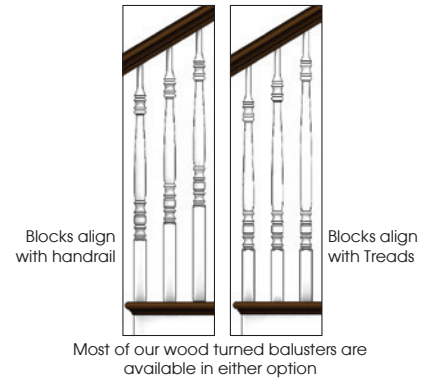

Your Design

Design Choices

Choose the Look

Wood Baluster Options:

Aesthetic Options:

Square Top Balusters

Pin Top Balusters

Horizontal Infill

Iron Baluster Options:

Hollow Square

Solid Square

Hollow Round

Limited Styles

1/2" Balusters

9/16" Balusters

5/8" Balusters