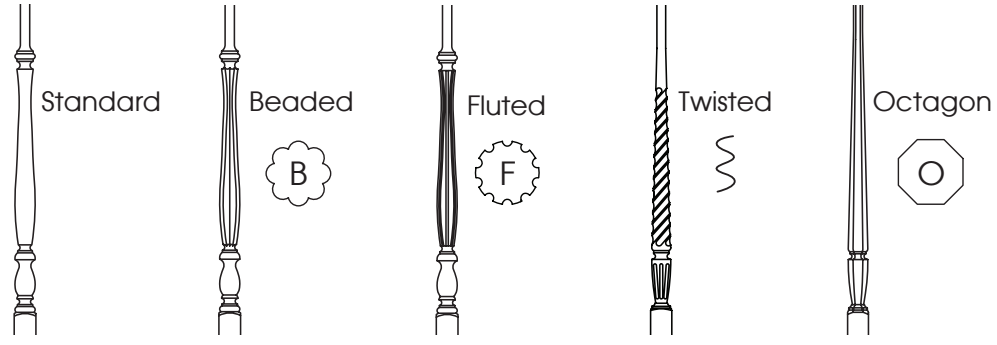

Standard Volute

Turnout

Beginning Step & Post Options

Starting Step

Stacked Starting Step

Notched Newel

Flush Mounted

Vertical Volute

Tread and Riser Treatments

Fully Carpeted

Solid Wood

Carpet Center and
Wood Ends

Options for Open Tread Stairways

Standard

7028 Trim Brackets

7029 Trim Brackets

Your Design

Design Choices

Choose the Look

Wood Baluster Options:

Aesthetic Options:

Square Top Balusters

Pin Top Balusters

Horizontal Infill

Iron Baluster Options:

Hollow Square

Solid Square

Hollow Round

Limited Styles

1/2" Balusters

9/16" Balusters

5/8" Balusters