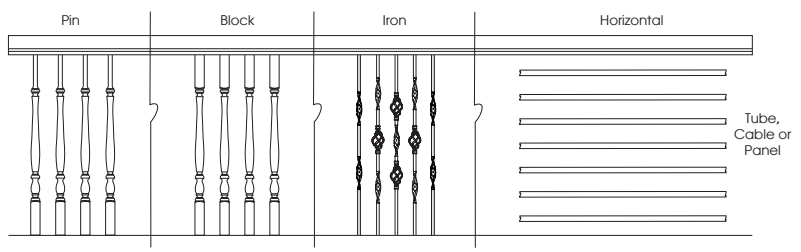

Tread and Riser Treatments

Fully Carpeted

Solid Wood

Carpet Center and
Wood Ends

Options for Open Tread Stairways

Standard

7028 Trim Brackets

7029 Trim Brackets

Your Design

Design Choices

Choose the Look

Wood Baluster Options:

Aesthetic Options:

Square Top Balusters

Pin Top Balusters

Horizontal Infill