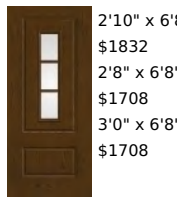

FC809203-ADVFGBGCW

2'10" x 6'8"
$1832
2'8" x 6'8"
$1708
3'0" x 6'8"
$1708

Contoured Grilles Between Glass ☒ F