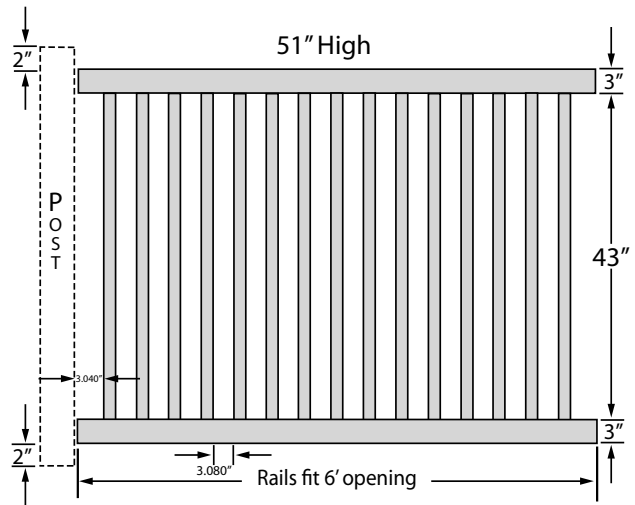

BISCAYNE POOL FENCE

BISCAYNE SECTION INCLUDES

- (2) 2" x 3" rails
- (1) Aluminum insert for bottom rail
- (15) 1½" x 1½" x 48" pickets
- (4) Mounting brackets
- (1) Hardware pack
- Installation instructions

AVAILABLE IN WHITE ONLY

ITEM	DIMENSIONS	ITEM NUMBER
FENCE	51" H X 6'	W51-6BC $240
POST	4" X 4" X 84"	W44-84BP $53
POST CAP	4" X 4" FLAT	W44-FC $4.20
GATE	51" H X 4'	WG51-4BC $480
BRACKETS	NA	W230-ERBK-H4 $44