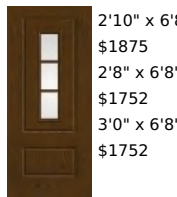

FC809203-GBGCW

2'10" x 6'8"
$1875
2'8" x 6'8"
$1752
3'0" x 6'8"
$1752

Contoured Grilles Between Glass