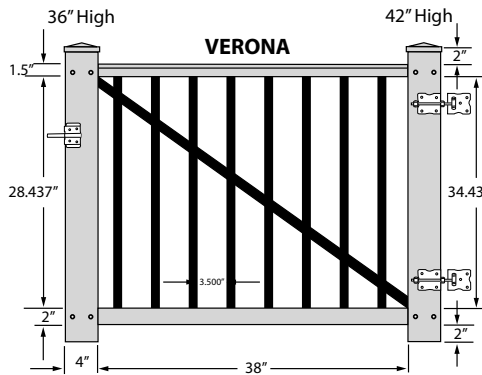

VERONA OR TUSCANY GATES

INCLUDE

- (2) 2" x 3" vinyl rails (TUSCANY)
- (1) 1½" x 3" vinyl top rail (VERONA)
- (1) 2" x 3" bottom rail (VERONA)
- (1) 1½" x 58½" aluminum cross brace
- (2) 4" x 4" routed vinyl posts with (2) flat caps
- (8) ¾" round black balusters
- (2) Black powder coated stainless steel self-closing hinges that open to 180°
- (1) Black powder coated stainless steel latch assembly
- (1) Hardware pack
- Installation instructions