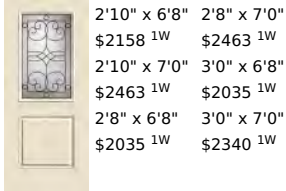

S6031-ADVF

Salinas®