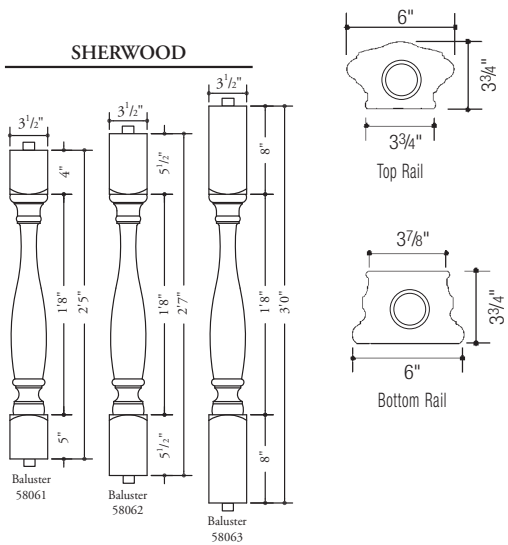

SKU	M	Maximum Spacing	O/C
58031	3/4"	2-1/4"	5-1/4"
58032	3/4"	2-1/4"	5-1/4"
58036	3/4"	2-1/4"	5-1/4"
58033	1"	2-1/8"	5-1/2"
58034	1"	2-1/8"	5-1/2"
58035	1"	2-1/8"	5-1/2"
58037	1"	2"	5-1/2"
58038	1"	2"	5-1/2"
58029	0"	4"	7"
58030	0"	4"	7"
58061	1-1/16"	1-3/4"	5-1/4"
58062	1-1/16"	1-3/4"	5-1/4"
58063	1-1/16"	1-3/4"	5-1/4"