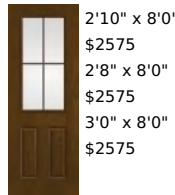

FC8322-GBGFBLE

2'10" x 8'0"
$2575
2'8" x 8'0"
$2575
3'0" x 8'0"
$2575

Flat Bar Grilles Between Glass Low-E