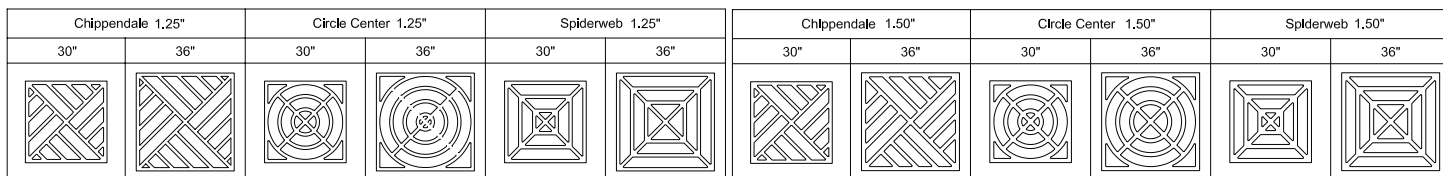

BELHAVEN 36"

		1.25" Baluster		
Length	Chippendale	Circle Center	Spiderweb	List Price
4'	04441BCHP	04441BCCP	04441BSWP	$1336.43
6'	04443BCHP	04443BCCP	04443BSWP	$1593.40
8'	04445BCHP	04445BCCP	04445BSWP	$1761.61

		1.5" Baluster		
Length	Chippendale	Circle Center	Spiderweb	List Price
4'	04471BCHP	04471BCCP	04471BSWP	$1457.17
6'	04473BCHP	04473BCCP	04473BSWP	$1733.75
8'	04475BCHP	04475BCCP	04475BSWP	$1927.77

BELHAVEN 42"

		1.25" Baluster		
Chippendale	Circle Center	Spiderweb	List Price	
04451BCHP	04451BCCP	04451BSWP	$1351.91	
04453BCHP	04453BCCP	04453BSWP	$1609.91	
04455BCHP	04455BCCP	04455BSWP	$1791.54	

		1.5" Baluster		
Chippendale	Circle Center	Spiderweb	List Price	
04484BCHP	04484BCCP	04484BSWP	$1471.62	
04483BCHP	04483BCCP	04483BSWP	$1786.38	
04485BCHP	04485BCCP	04485BSWP	$2007.23	

Note: Panel is prefinished and installed

DECORATIVE PANEL ONLY

		1.25" Baluster			1.5" Baluster			
Size	Chippendale	Circle Center	Spiderweb	List Price	Chippendale	Circle Center	Spiderweb	List Price
30x30	04401	04404	04407	$985.55	04402	04405	04408	$994.84
36x36	04410	04413	04416	$1002.06	04411	04414	04417	$1110.42