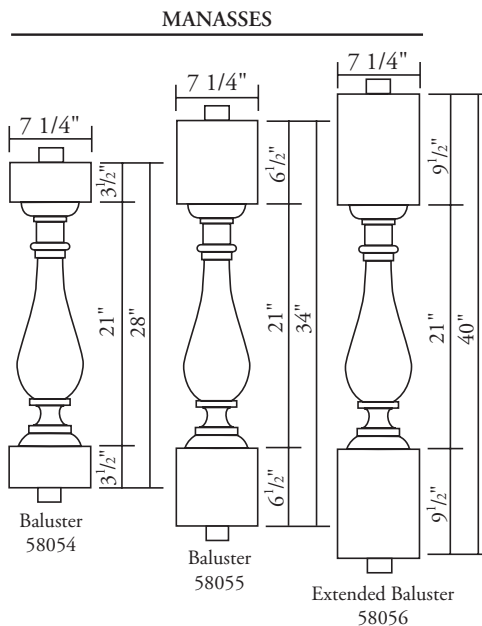

Phone: (800) 264-4HBG
Fax: (334) 566-4629
www.hbgcolumns.com