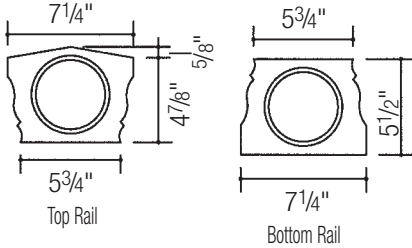

7" Balustrade System

Features

- 25 year limited warranty
- Made of high-density polyurethane
- Weather, rot, and insect proof
- Low maintenance
- Easy installation

What you need to know

- Balustrade systems are factory primed.
- Paint using paint manufacturer's recommendations.
- Use body filler to repair or fill holes
- The space between the bottom rail and substrate should not be less than 2".
- One rail hardware kit is required per each rail section.
- When ordering a ball top also order a flat cap for proper installation.

	Item	Length	Stock #	Carton Qty	Wt. (lbs.)	List Price Each
	Top Rail	8'	57031	1	36	$727.55
	Top Rail	10'	57032	1	48	$830.75
	Top Rail	12'	57033	1	55	$937.05
	Bottom Rail	8'	57034	1	36	$727.55
	Bottom Rail	10'	57035	1	48	$830.75
	Bottom Rail	12'	57036	1	55	$937.05
Calvert	5-1/4" Baluster	5-1/4" x 23"	58041	1	7	$204.33
	5-1/4" Baluster	5-1/4" x 29"	58045	1	7	$321.97
	5-1/4" Extended Baluster	5-1/4" x 35"	58042	1	8	$340.55
Carrington	5-1/4" Baluster	5-1/4" x 26"	58043	1	7	$221.87
	5-1/4" Baluster	5-1/4" x 34"	58046	1	9	$340.55
	5-1/4" Extended Baluster	5-1/4" x 40"	58044	1	9	$353.97
Clement	5-1/4" Baluster	5-1/4" x 29"	58091	1	7	$306.49
	5-1/4" Baluster	5-1/4" x 31"	58092	1	7	$331.26
	5-1/4" Extended Baluster	5-1/4" x 36"	58093	1	9	$342.61
	Pyramid Cap	3"	57085	1	2	$133.12
	Flat Cap	1-5/8"	57086	1	2	$111.45
	Ball Top	8-1/4"	57087	1	2	$176.46
	Five Sided Pyramid Cap	3"	57083	1	4	$147.57
	Newel	48"	57088	1	29	$493.29
	Five Sided Angel Newel	48"	57084	1	43	$719.29
	Panel/Corner Newel	48"	57089	1	31	$642.93
	Support Block	3"	58012	1	1	$57.78
	Rail Kit	N/A	58001	1	1	$68.10
	Newel Kit	N/A	58003	1	6	$174.40
	Rail Kit for Five Sided Newel	N/A	58002	1	1	$106.29