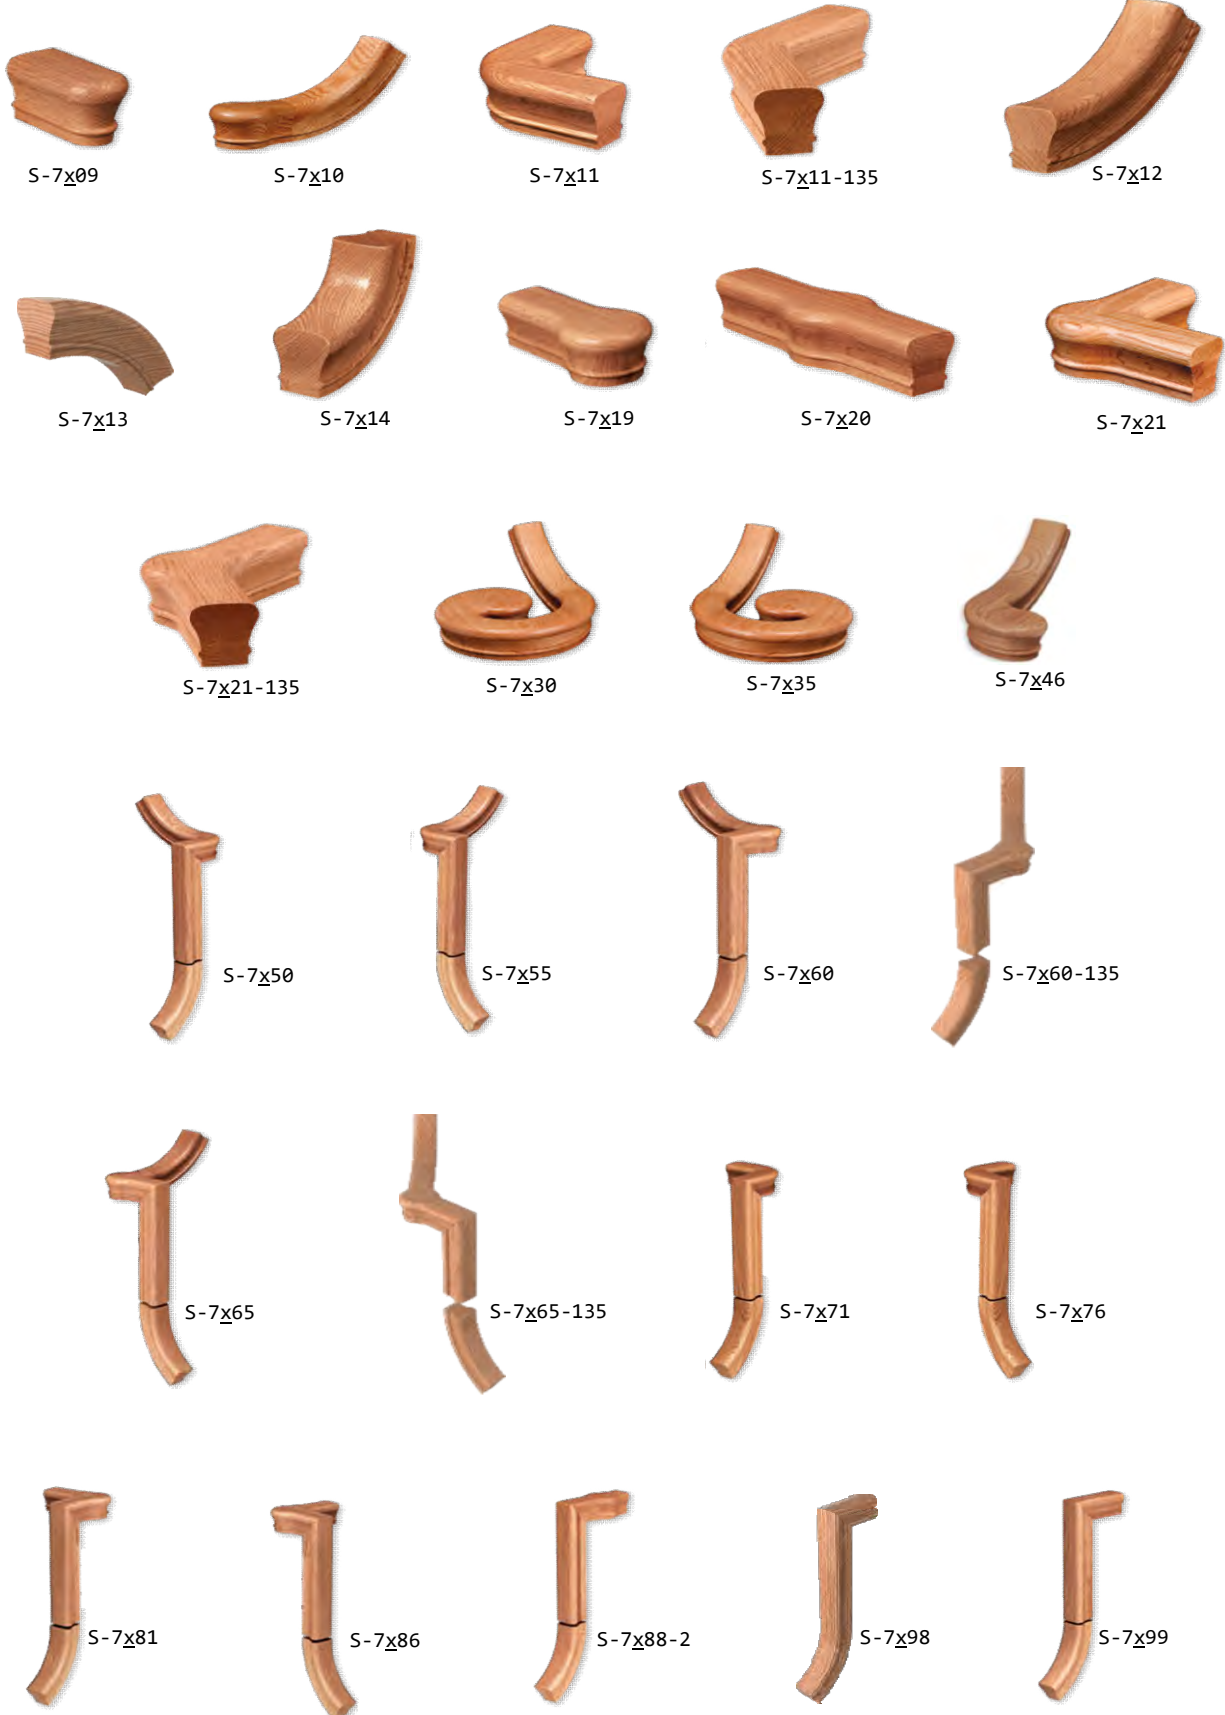

LJ-7005

LJ-7023

LJ-7024

LJ-7025

SHADED PRICES ARE STOCK ITEMS

Traditional Handrail Fittings

SHADED PRICES ARE STOCK ITEMS

MILLWORK DISTRIBUTORS, INC.