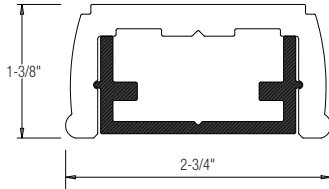

Standard Top Rail** and Universal
Standard Bottom Rail with
Aluminum Stiffener
**Maximum 8' Length