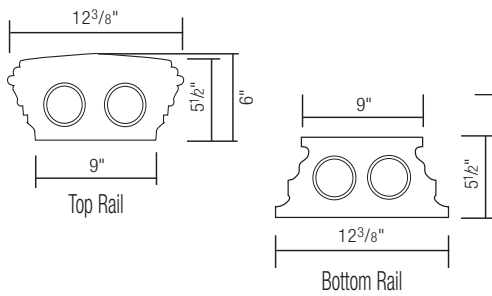

12" Balustrade System

Features

- 25 year limited warranty
- Made of high-density polyurethane
- Weather, rot, and insect proof
- Low maintenance
- Easy installation

What you need to know

- Balustrade systems are factory primed.
- Paint using paint manufacturer's recommendations.
- Use body filler to repair or fill holes.
- The space between the bottom rail and substrate should not be less than 2".
- One rail hardware kit is required per each rail section.
- When ordering a ball top also order a flat cap for proper installation.

	Item	Length	Stock #	Carton Qty	Wt. (lbs.)	List Price Each
	Top Rail	8'	57061	1	56	$1,058.82
	Top Rail	10'	57062	1	70	$1,204.33
	Top Rail	12'	57063	1	84	$1,296.18
	Bottom Rail	8'	57064	1	57	$1,058.82
	Bottom Rail	10'	57065	1	71	$1,204.33
	Bottom Rail	12'	57066	1	85	$1,296.18
Mandeville	7" Baluster	7" x 26"	58051	1	10	$349.84
	7" Baluster	7" x 30"	58052	1	11	$434.46
	7" Extended Baluster	7" x 38"	58053	1	16	$465.42
Manasses	7-1/4" Baluster	7-1/4" x 28"	58054	1	11	$418.98
	7-1/4" Baluster	7-1/4" x 34"	58055	1	12	$522.18
	7-1/4" Extended Baluster	7-1/4" x 40"	58056	1	16	$536.63
	Classic Cap	4-7/8"	57097	1	4	$184.72
	Pyramid Cap	3"	57091	1	5	$176.46
	Flat Cap	2"	57092	1	4	$191.94
	Ball Top	7"	63058	1	2	$311.65
	Ball Top	10"	57096	1	7	$295.14
	Ball Top	12"	57093	1	10	$372.54
	Newel	48"	57094	1	72	$1,059.85
Panel/Corner Newel	48"	57095	1	72	$1,130.03	
	Support Block	3-1/2"	58014	1	2	$79.45
	Rail Kit	N/A	58001	1	1	$68.10
	Newel Kit	N/A	58007	1	6	$203.29

SKU	M	Maximum Spacing	O/C
58051	1-7/8"	3/16"	7-1/8"
58052	1-7/8"	3/16"	7-1/8"
58053	1-7/8"	3/16"	7-1/8"
58054	2-3/8"	0"	7-1/4"
58055	2-3/8"	0"	7-1/4"
58056	2-3/8"	0"	7-1/4"