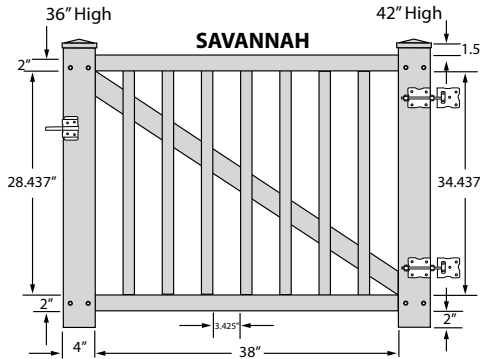

SAVANNAH GATE INCLUDES

- (2) 2" x 3" vinyl rails
- (1) 7/8" x 3" vinyl cross brace
- (2) 4" x 4" routed vinyl posts with (2) flat caps
- (7) 1½" x 1½" vinyl balusters
- (2) Black powder coated stainless steel self-closing hinges that open to 180°
- (1) Black powder coated stainless steel latch assembly
- (1) Hardware pack
- Installation instructions