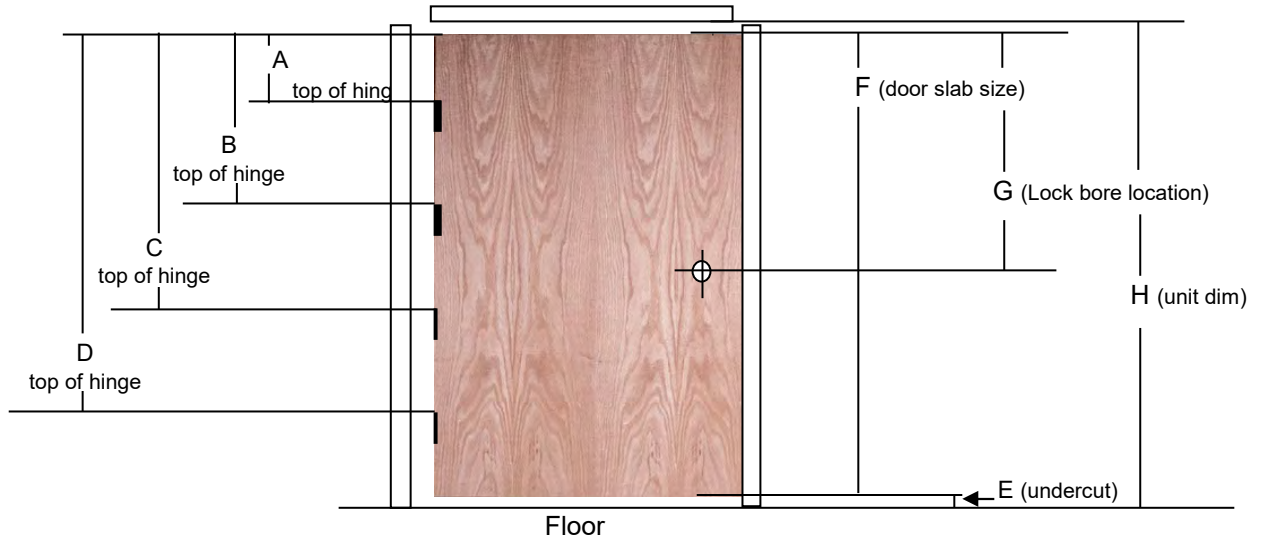

Net Size	Hinge	A	B	C	D	E	F	G	H
6/8	3-1/2"	7"	36-1/4"	65-1/2"	N/A	7/8"	80"	44"	81-3/4"
7/0	3-1/2"	7"	38-1/4"	69-1/2"	N/A	7/8"	84"	48"	85-3/4"
8/0	3-1/2"	7"	32"	57"	82"	7/8"	96"	60"	97-3/4"
Net Size	Hinge	A	B	C	D	E	F	G	H
6/8	4"	6-3/4"	36"	65-1/4"	N/A	7/8"	80"	44"	81-3/4"
7/0	4"	6-3/4"	38"	69-1/4"	N/A	7/8"	84"	48"	85-3/4"
8/0	4"	6-3/4"	31-3/4"	56-3/4"	81-3/4"	7/8"	96"	60"	97-3/4"

Hinge pocket radius - 5/8"

Lock Preparation	Lock Specifications	
	<table border="1"> <tr> <td>Lock Bore</td> <td>2-1/8"</td> </tr> <tr> <td>Backset</td> <td>2-3/8" or 2-3/4" (noted on page)</td> </tr> <tr> <td>Edge Prep Mortise</td> <td>1" x 2-1/4"</td> </tr> </table>	
	Single Bore with Optional Deadbolt shown Drive Bolt Standard 1" X 2-1/4" Mortised Edge Prep Optional Only furnished if specified. See page WD-11 for price.	
		Latch Mortised Optional

Rough Openings

Prehung w/Jambs	Width	Height
Single Door	2"	2"
Double Door w/Ball Catches	2"	2"
Double Door w/Astragal	3"	2"
Bi-Pass Unit	2"	2"
Bifold Prehung Units	2"	2"

Face plate Radius - 1/4"

Add to actual door size. (3/0 x 6/8 single prehung - RO=38" x 82")