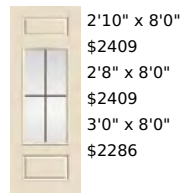

S8318-ADVFBGFALE

2'10" x 8'0"
$2409
2'8" x 8'0"
$2409
3'0" x 8'0"
$2286

Flat Bar Grilles Between Glass Low-E F