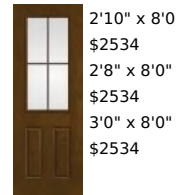

FC8322-ADVSGBFB

2'10" x 8'0"
$2534
2'8" x 8'0"
$2534
3'0" x 8'0"
$2534

Flat Bar Grilles Between Glass