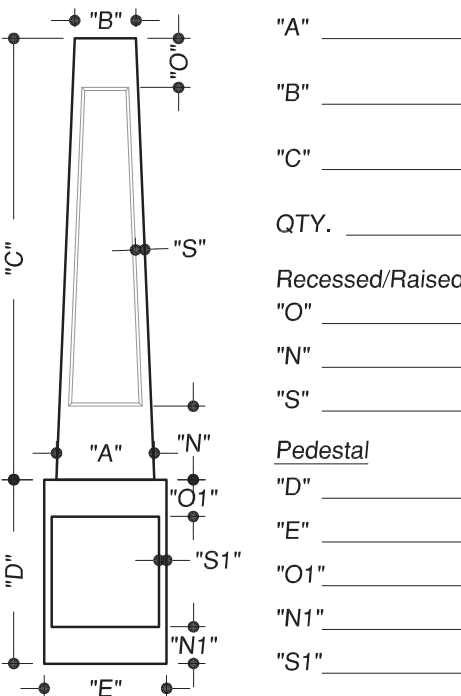

Craftsman PermaWrap® Custom Quote Form

"If You Dream It, We Can Build It"

Build Your Own Square Craftsman PermaWrap® Column

Quote Request Form

Fill out the form below and fax to 334.566.4629. HB&G will contact you with a quote and put you in touch with a distributor based on your contact information.

Name: _____ Phone: _____

City, State: _____ Fax: _____

Date: _____ Email: _____

Column Size

- "A" _____
- "B" _____
- "C" _____
- QTY. _____
- Recessed/Raised Panels
- "O" _____
- "N" _____
- "S" _____
- Pedestal
- "D" _____
- "E" _____
- "O1" _____
- "S1" _____
- "N1" _____
- "S1" _____

Pilaster returns _____

Shaft Design

Need to further customize?

Please draw your custom column on backside of request form.

Cap & Base Options

Pre-designed PVC columns cost less and have shorter lead times.

Please fax the completed form to Customer Service at 334.566.4629

All units are in inches unless otherwise noted.

1015 Brundidge Blvd. • P.O. Box 589 • Troy, Alabama 36081 • 334.566.5000 • Fax 334.566.4629 • www.hbgcolumns.com