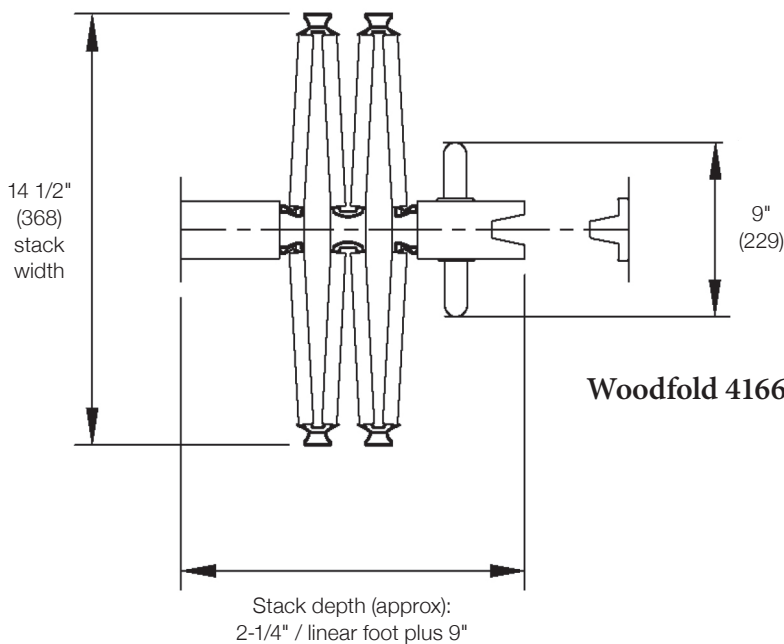

Series 4166 Dual Wall Sound Door FSTC 41

Heights up to 10'-1" · 6" wide panels · Commercial applications · Five laminate finishes available

OVERVIEW

Perimeter seal · Acoustic lining · Heavy-duty hardware ·
Dual 6" panel with pantograph geometry

FSTC 41 test performed by
Acoustic Engineer Eugene OR.
ASTM designation E336-90

SPECIFICATIONS

Laminate panel finishes: white, gray, maple, dark oak and textured chalk (no hardwoods available)

Section sizes:

- 150 square feet movable sections
- 80 square feet for shipping

Heights: Up to 10'-1"

Latch: Cylinder latch two sides

Wheels: Ball-bearing nylon wheels on steel axles

Stacking space: 2-1/4" per foot plus 9" for lead and anchor

Panel connector colors: white | sand | gray | brown

Sweepstrips: white | sand | gray | brown

Track: Aluminum with wood moulding
(curved track not currently available)

Series 4166 suggested list prices—6" panel width (price is per lineal foot—round up to the next foot)		FREIGHT NOT INCLUDED
Up to 8'-1" per lineal foot	$780	
Up to 10'-1" per lineal foot	$860	

Series 4166 options	List price
Made as pairs	$480
Double end lead	$700
Aluminum ceiling guard	$24 per lineal feet
Ceiling guard extensions	$4 per lineal feet
Sliding jamb w/ track	$290
Non-locking drop bolt	$130
Drop bolt spring pin	$180
Keylock 1 side	$120
Keylock 2 sides	$240
Multi-meeting post	$860