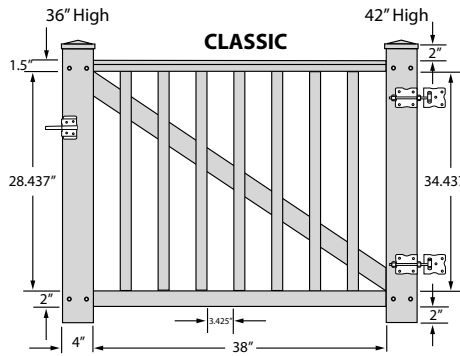

PORCH & DECK GATES—VINYL

CLASSIC & ARCHITECTURAL GATES

INCLUDE

- (1) 1½" x 3" vinyl top rail
- (1) 2" x 3" vinyl bottom rail
- (1) 7/8" x 3" vinyl cross brace
- (2) 4" x 4" routed vinyl posts with (2) flat caps
- (7) 1½" x 1½" vinyl balusters
- (2) Black powder coated stainless steel self-closing hinges that open to 180°
- (1) Black powder coated stainless steel latch assembly
- (1) Hardware pack
- Installation instructions