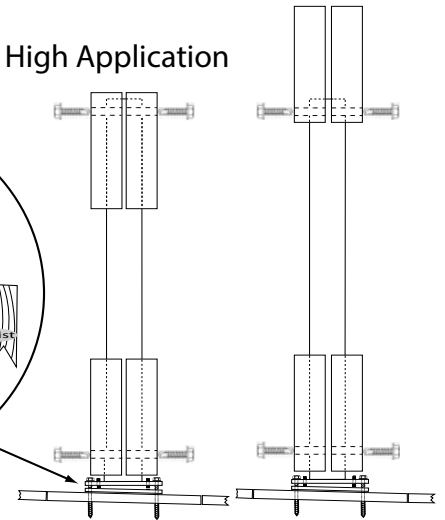

43" High Application

37" High Application