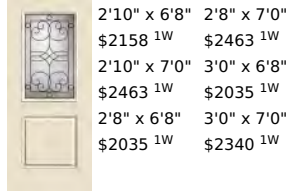

S6031-ADVS

Salinas®