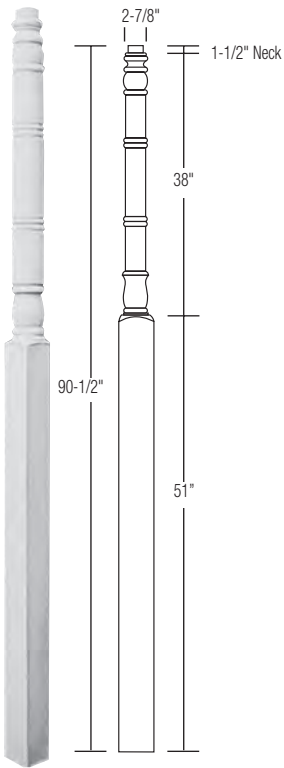

Phone: (800) 264-4HBG
 Fax: (334) 566-4629
 www.hbgcolumns.com

PermaPost® Lamp Post List Pricing

Perma Lamp Post

Chamfered Lamp Post

Size	List Price	Stock #	Pallet Weight	Quantities
Perma Lamp Post	\$268.31	WLP5X8	15 lbs.	28 or 49
Chamfered Lamp Post	\$425.17	82001	20 lbs.	28 or 56