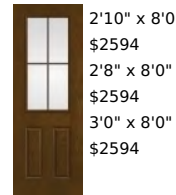

FC8322-ADVFBGFBLE

2'10" x 8'0"
$2594
2'8" x 8'0"
$2594
3'0" x 8'0"
$2594

Flat Bar Grilles Between Glass Low-E