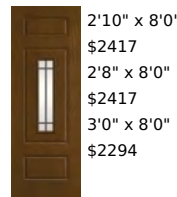

FC8141-ADVSGBGCWLE

2'10" x 8'0"
$2417
2'8" x 8'0"
$2417
3'0" x 8'0"
$2294

Contoured Grilles Between Glass Low-E ☒ F