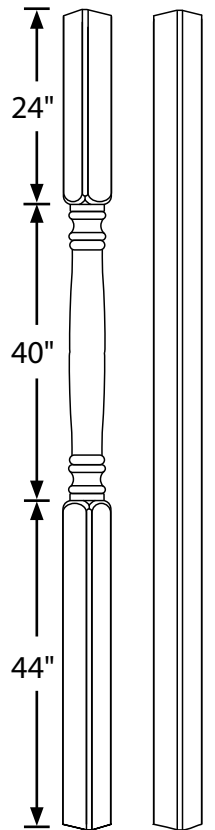

COLONNADE SMOOTH

COLONNADE POST & COLLAR

POST	WHITE	POLAR WHITE	TAN	CLAY	
5" x 5" x 108" COLONNADE	W55-108CP $235	PW55-108CP $245	T55-108CP $295	C55-108CP $300	
POST COLLAR	WHITE	POLAR WHITE	TAN	CLAY	CARTON QUANTITY
5" x 5" COLONNADE	W55-PC-1 $15	PW55-PC-1 $17	T55-PC-1 $18	C55-PC-1 $20	25

RADIUS SHOWN FOR COLONNADE POST

HEIGHT: 1"

OUTSIDE DIMENSION: 6⁵/₈"

SMOOTH POST & COLLAR

POST	WHITE	POLAR WHITE	TAN	CLAY	
5" x 5" x 108" SMOOTH	W55-108SP $225	PW55-108SP $235	T55-108SP $285	C55-108SP $290	
POST COLLAR	WHITE	POLAR WHITE	TAN	CLAY	CARTON QUANTITY
5" x 5" SMOOTH	W55-PC-2 $15	PW55-PC-2 $17	T55-PC-2 $18	C55-PC-2 $20	40

RADIUS SHOWN FOR SMOOTH POST

HEIGHT: 1"

OUTSIDE DIMENSION: 6⁵/₈"

Shaded = In Stock