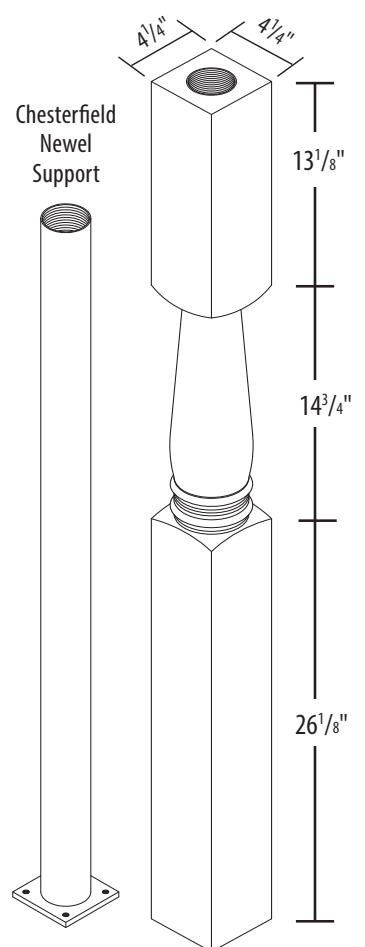

Chesterfield Newel