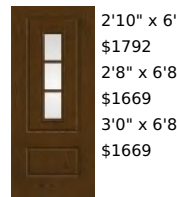

FC809203-GBGCWLE

2'10" x 6'8"
$1792
2'8" x 6'8"
$1669
3'0" x 6'8"
$1669

Contoured Grilles Between Glass Low-E