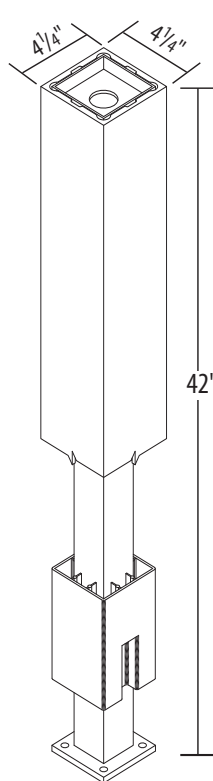

Standard Aluminum Stiffener

Newel Cap

Newel Skirt

1-1/4" Square Baluster
30" and 36"

1-1/2" Square Baluster
30" and 36"

PermaRail Plus® Newel
Sleeve 45" and 54"***

Newel-LoC™
Square Newel Post Mount Sleeve Support