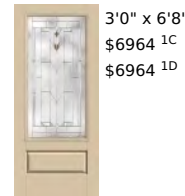

CCV1418

3'0" x 6'8"
$6964 ^{1C}
$6964 ^{1D}

Arborwatch®