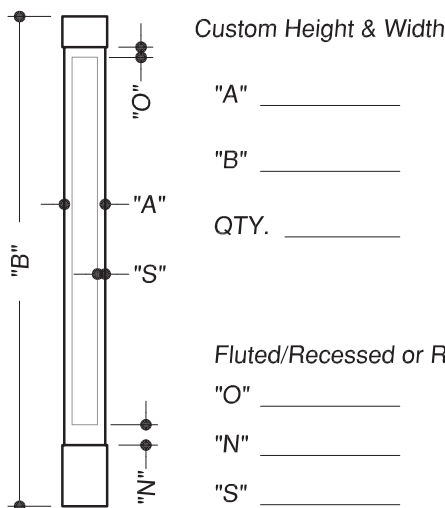

Square PermaWrap® Custom Quote Form

"If You Dream It, We Can Build It"

Build Your Own Square PermaWrap® Column

Quote Request Form

Fill out the form below and fax to 334.566.4629. HB&G will contact you with a quote and put you in touch with a distributor based on your contact information.

Name: _____ Phone: _____ Fax: _____

City, State: _____ Date: _____ Email: _____

Column Size