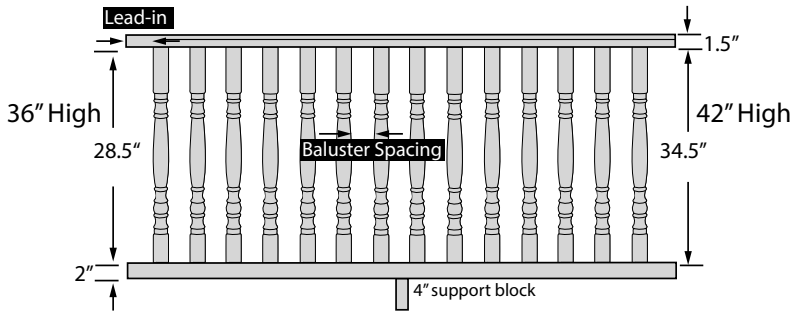

ARCHITECTURAL VINYL RAILING

STRAIGHT SECTION INCLUDES

- (1) 1½" x 3" vinyl top rail with aluminum insert
- (1) 2" x 3" vinyl bottom rail with aluminum insert
- (1) Bottom support block in a 6', 8' and 10' section
- 1½" x 1½" balusters—See chart below
- (4) Rail brackets

STAIR SECTION INCLUDES

- (1) 1½" x 3" vinyl top rail with aluminum insert
- (1) 2" x 3" vinyl bottom rail with aluminum insert
- 1½" x 1½" balusters—See chart below
- (4) Rail brackets—accommodates angles 23°–38°

NOTE: Straight Rail Brackets can accommodate 1" per 1' rise for ramps.

ARCHITECTURAL 36" H	WHITE	TAN	CLAY	LEAD-IN	BALUSTER SPACING	NUMBER OF BALUSTERS		PALLET QUANTITY
						REGULAR	LOCKING	
4' STRAIGHT	W36-4ARK-H $185	T36-4ARK-H $193	C36-4ARK-H $200	3.500"	3.426"	9	0	20
6' STRAIGHT	W36-6ARK-H $250	T36-6ARK-H $285	C36-6ARK-H $295	3.500"	3.373"	13	1	20
8' STRAIGHT	W36-8ARK-H $330	T36-8ARK-H $380	C36-8ARK-H $390	3.519"	3.350"	18	1	20
10' STRAIGHT	W36-10ARK-H $390	T36-10ARK-H $425	C36-10ARK-H $435	3.500"	3.337"	21	3	20
4' STAIR	W36-4ASRK-H $195	T36-4ASRK-H $198	C36-4ASRK-H $215	3.600"	NA	8	0	20
6' STAIR	W36-6ASRK-H $260	T36-6ASRK-H $290	C36-6ASRK-H $305	3.700"	NA	12	0	20
8' STAIR	W36-8ASRK-H $345	T36-8ASRK-H $385	C36-8ASRK-H $400	3.800"	NA	16	0	20

ARCHITECTURAL 42" H	WHITE	TAN	CLAY	LEAD-IN	BALUSTER SPACING	NUMBER OF BALUSTERS		PALLET QUANTITY
						REGULAR	LOCKING	
4' STRAIGHT	W42-4ARK-H $180	T42-4ARK-H $199	C42-4ARK-H $210	3.500"	3.426"	9	0	20
6' STRAIGHT	W42-6ARK-H $260	T42-6ARK-H $285	C42-6ARK-H $300	3.500"	3.373"	13	1	20
8' STRAIGHT	W42-8ARK-H $350	T42-8ARK-H $395	C42-8ARK-H $405	3.519"	3.350"	18	1	20
10' STRAIGHT	W42-10ARK-H $400	T42-10ARK-H $460	C42-10ARK-H $480	3.500"	3.337"	21	3	20

Pairs with Turned Newel Posts (page 18) and Colonnade Porch Posts (page 19).