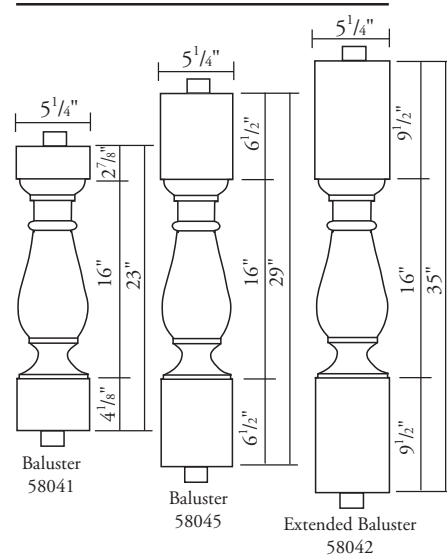

7" Balustrade System

Features

- 25 year limited warranty
- Made of high-density polyurethane
- Weather, rot, and insect proof
- Low maintenance
- Easy installation

What you need to know

- Balustrade systems are factory primed.
- Paint using paint manufacturer's recommendations.
- Use body filler to repair or fill holes
- The space between the bottom rail and substrate should not be less than 2".
- One rail hardware kit is required per each rail section.
- When ordering a ball top also order a flat cap for proper installation.

	Item	Length	Stock #	Carton Qty	Wt. (lbs.)	List Price Each
	Top Rail	8'	57031	1	36	$727.55
	Top Rail	10'	57032	1	48	$830.75
	Top Rail	12'	57033	1	55	$937.05
	Bottom Rail	8'	57034	1	36	$727.55
	Bottom Rail	10'	57035	1	48	$830.75
	Bottom Rail	12'	57036	1	55	$937.05
Calvert	5-1/4" Baluster	5-1/4" x 23"	58041	1	7	$204.33
	5-1/4" Baluster	5-1/4" x 29"	58045	1	7	$321.97
	5-1/4" Extended Baluster	5-1/4" x 35"	58042	1	8	$340.55
Carrington	5-1/4" Baluster	5-1/4" x 26"	58043	1	7	$221.87
	5-1/4" Baluster	5-1/4" x 34"	58046	1	9	$340.55
	5-1/4" Extended Baluster	5-1/4" x 40"	58044	1	9	$353.97
Clement	5-1/4" Baluster	5-1/4" x 29"	58091	1	7	$306.49
	5-1/4" Baluster	5-1/4" x 31"	58092	1	7	$331.26
	5-1/4" Extended Baluster	5-1/4" x 36"	58093	1	9	$342.61
	Pyramid Cap	3"	57085	1	2	$133.12
	Flat Cap	1-5/8"	57086	1	2	$111.45
	Ball Top	8-1/4"	57087	1	2	$176.46
	Five Sided Pyramid Cap	3"	57083	1	4	$147.57
	Newel	48"	57088	1	29	$493.29
	Five Sided Angel Newel	48"	57084	1	43	$719.29
	Panel/Corner Newel	48"	57089	1	31	$642.93
	Support Block	3"	58012	1	1	$57.78
	Rail Kit	N/A	58001	1	1	$68.10
	Newel Kit	N/A	58003	1	6	$174.40
	Rail Kit for Five Sided Newel	N/A	58002	1	1	$106.29

CLEMENT

CALVERT

CARRINGTON