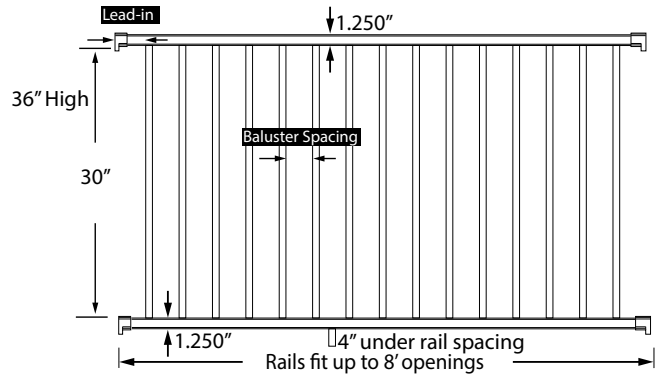

ASPEN ALUMINUM RAILING

STRAIGHT SECTION INCLUDES

- (2) 1 1/4" x 1 1/2" aluminum top and bottom rails
- Vinyl and aluminum inserts
- 3/4" round balusters—See chart below
- (1) Bottom support block
- (4) Rail brackets

ASPEN 36" H	BLACK	LEAD-IN	BALUSTER SPACING	NUMBER OF BALUSTERS	PALLET QUANTITY
6' STRAIGHT	BL36-6ASPR $257	3.415"	3.850"	15	40
8' STRAIGHT	BL36-8ASPR $341	3.915"	3.850"	20	40
6' STAIR	BL36-6ASPSR $335	3.300"	NA	13	40
8' STAIR	BL36-8ASPSR $410	3.800"	NA	18	40

	POSTS WITH CAP & COLLAR	BLACK	CARTON QUANTITY	PALLET QUANTITY
	2" x 2" x 37"	BL22-APB37 $115	1	30
2" x 2" x 43"	BL22-APB43 $125	1	30	
INCLUDES: (1) Aluminum post with attached plate, (1) Cap, (1) Collar (1-piece) Note: This post will not work with the Lincoln or Grand Prix Railing.				

ASPEN RAIL BRACKET KITS	BLACK	CARTON QUANTITY
	BL-ASP-STRAIGHT $42	1
	BL-ASP-ADJSTAIR $140	1
	BL-ASP-VAW $122	1