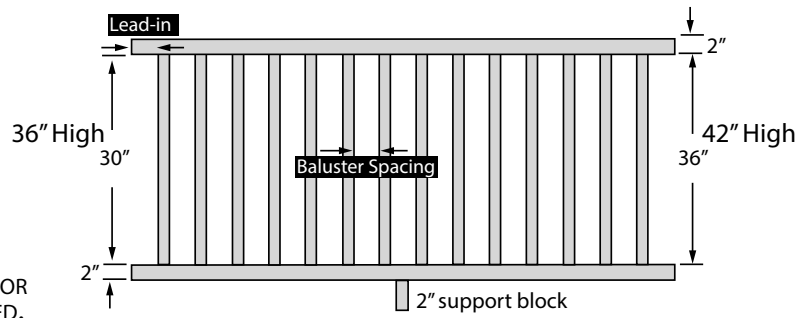

VINYL DRINK RAILING OPTIONS

KEY WEST — VINYL BALUSTERS

STRAIGHT SECTION INCLUDES

- (2) 2" x 3" rails with aluminum inserts
- (1) bottom support block
- 1½" x 1½" balusters—see chart below
- (2) top rail brackets, (2) bottom rail brackets
- (4) straps to place every 2 feet

KEY WEST IS DESIGNED FOR USE WITH A DECK BOARD AS A TOP RAIL FOR A COORDINATED LOOK WITH A DECK. DECK BOARDS ARE NOT INCLUDED.

KEY WEST 36" H	WHITE	LEAD-IN	BALUSTER SPACING	NUMBER OF BALUSTERS		PALLET QUANTITY
				REGULAR	LOCKING	
6' STRAIGHT	W36-6KW-2H $225	3.500"	3.373"	13	1	20
8' STRAIGHT	W36-8KW-2H $285	3.519"	3.350"	18	1	20
10' STRAIGHT	W36-10KW-2H $350	3.500"	3.337"	21	3	20

KEY WEST 42" H	WHITE	LEAD-IN	BALUSTER SPACING	NUMBER OF BALUSTERS		PALLET QUANTITY
				REGULAR	LOCKING	
6' STRAIGHT	W42-6KW-2H $240	3.500"	3.373"	13	1	20
8' STRAIGHT	W42-8KW-2H $300	3.519"	3.350"	18	1	20
10' STRAIGHT	W42-10KW-2H $360	3.500"	3.337"	21	3	20

FLORENCE — ALUMINUM BALUSTERS

STRAIGHT SECTION INCLUDES

- (2) 2" x 3" rails with aluminum inserts
- (1) bottom support block
- ¾" round black balusters—see chart below
- (2) top rail brackets, (2) bottom rail brackets
- (4) straps to place every 2 feet