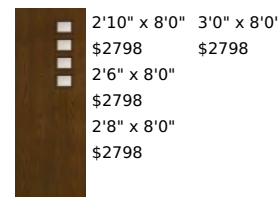

FC810RXC-ADVF

2'10" x 8'0" 3'0" x 8'0" $2798 $2798
2'6" x 8'0" $2798
2'8" x 8'0" $2798

Chord ☐ F