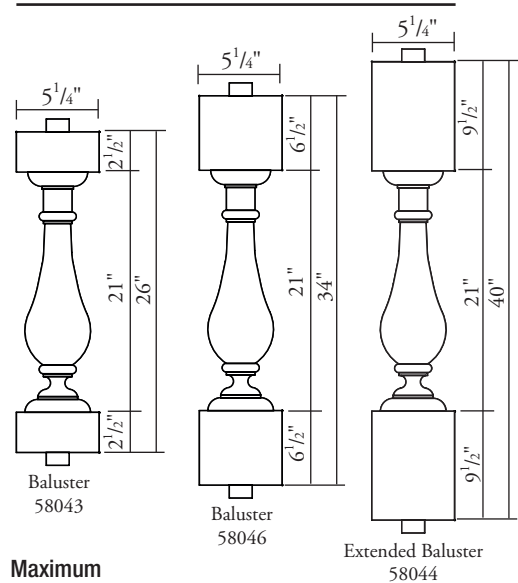

CARRINGTON

SKU	M	Maximum Spacing	O/C
58041	1-1/4"	1-1/4"	6-1/2"
58042	1-1/4"	1-1/4"	6-1/2"
58045	1-1/4"	1-1/4"	6-1/2"
58043	1-1/2"	3/4"	6"
58044	1-1/2"	3/4"	6"
58046	1-1/2"	3/4"	6"
58091	1-5/16"	1-3/8"	6-5/8"
58092	1-5/16"	1-3/8"	6-5/8"
58093	1-5/16"	1-3/8"	6-5/8"

Phone: (800) 264-4HBG
Fax: (334) 566-4629
www.hbgcolumns.com