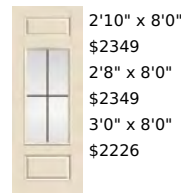

S8318-ADVSBGFB

2'10" x 8'0"
$2349
2'8" x 8'0"
$2349
3'0" x 8'0"
$2226

Flat Bar Grilles Between Glass