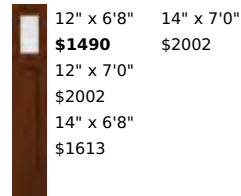

FCM4810SL-LE

12" x 6'8" 14" x 7'0"
$1490 $2002
12" x 7'0"
$2002
14" x 6'8"
$1613

Clear 1 Lite No Grid Low-E FG