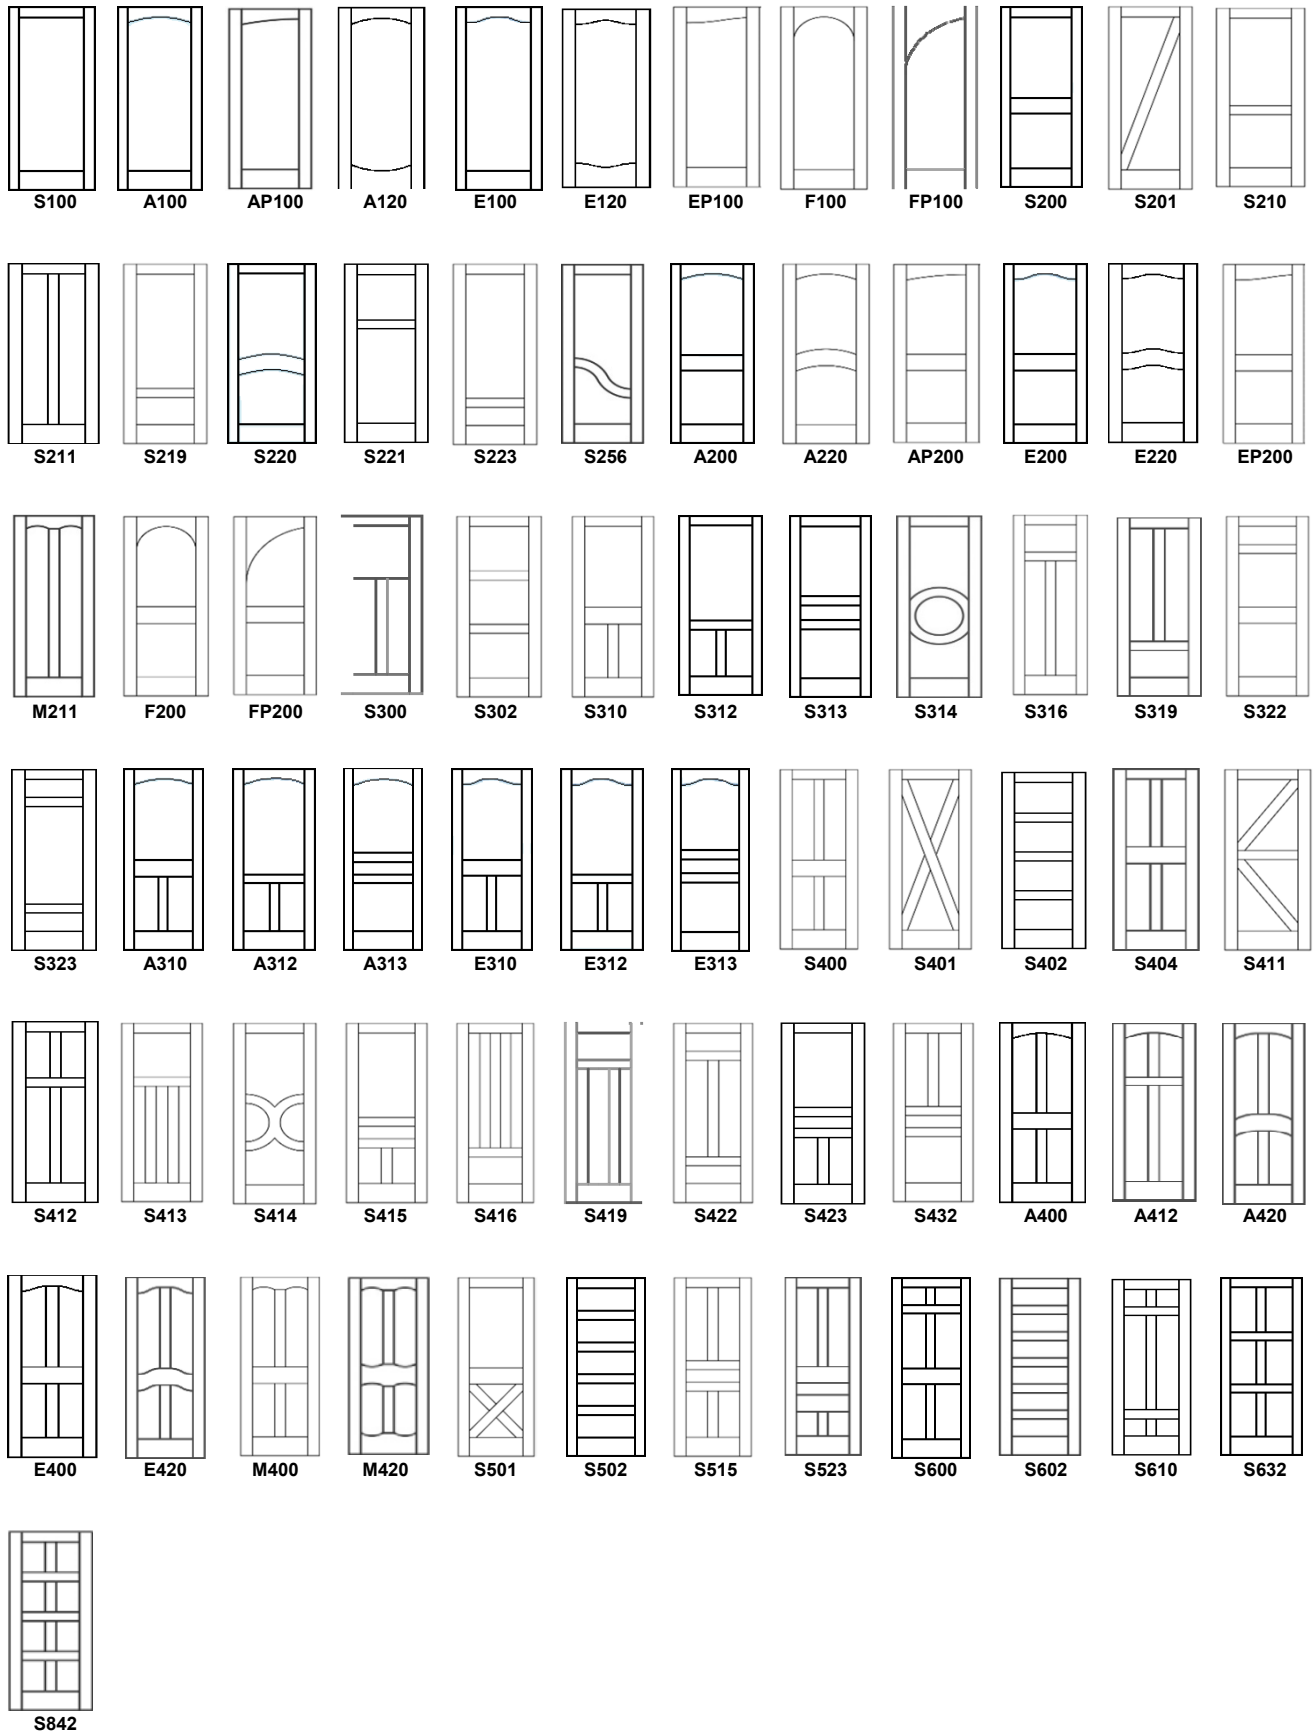

Craftsman Series - 8 Panel 3/4" Bladder Pressed Panel

¹ Knotty Pine is only available 3/4" Single or Double Hip Solid Panel
² Primed MDF is only available 3/4" Single or Double Hip MDF Panel

8 Panel Contemporary Square Top S8CC														
DOOR ONLY														
Size	Birch	Cherry	Clear Pine	Douglas Fir	Hickory	Knotty Alder	Knotty Pine ¹	Maple	Oak	Tulip Poplar	Primed MDF ²	Select Alder	Walnut	White Popar
1/0 - 1/4	553	498	412	567	426	534	572	446	378	368	374	589	667	407
1/6 - 1/10	623	550	456	627	469	575	584	493	417	404	408	624	744	445
2/0 - 2/4	1018	872	749	1027	775	791	954	762	683	628	575	940	1217	701
2/6 - 2/8	1106	947	817	1115	844	834	1031	821	747	679	609	1024	1328	777
2/10 - 3/0	1148	981	848	1156	877	890	1109	852	778	710	617	1070	1377	803
BIFOLD ONLY														
2/0	1065	915	773	1015	801	923	1225	843	719	695	623	1055	1260	778
2/4 - 2/6	1134	997	800	1105	874	960	1252	916	786	753	640	1072	1377	762
2/8 - 3/0	1207	1083	903	1156	927	1062	1347	977	833	803	658	1152	1470	897

All above pricing is for 6'8" 1-3/8" doors and bifolds.

For Designer sticking profile, Arch or Eyebrow top rail, slab height and thickness options, add the appropriate charge for each from below.

PANEL PROFILE, TOP RAIL, HEIGHT AND THICKNESS OPTIONS (add to above prices)														
Size	Birch	Cherry	Clear Pine	Douglas Fir	Hickory	Knotty Alder	Knotty Pine ¹	Maple	Oak	Tulip Poplar	Primed MDF ²	Select Alder	Walnut	White Popar
Designer *	587	587	391	554	587	391	n/a	587	587	587	n/a	391	587	587
Arch/Eyebrow	98	98	98	98	98	98	98	98	98	98	79	98	98	98
1-3/4" adder	144	176	131	163	131	131	131	131	131	131	124	131	196	131
7' adder	124	124	124	124	124	124	124	124	124	124	59	124	131	124
8' adder	150	150	150	163	150	150	150	150	150	150	72	150	163	150

* Designer Series are 3/4" Single or Double Hip Engineered Panel

Shown above are all Single Slab Only List Prices - For frame prices and other options see pages WD-3 - WD-11

Special Order Selections

STILEChoice®

Panel design does not match other Raised Panel Doors