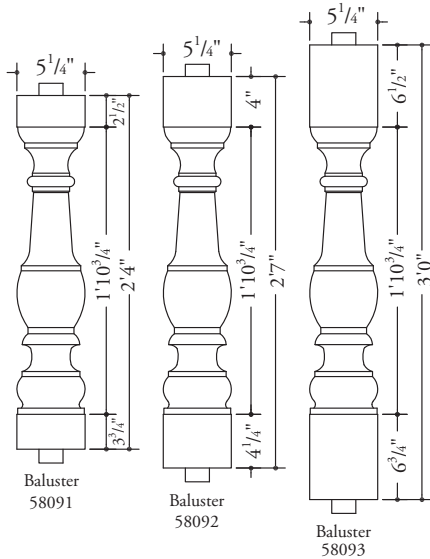

7" Balustrade System

Features

- 25 year limited warranty
- Made of high-density polyurethane
- Weather, rot, and insect proof
- Low maintenance
- Easy installation

What you need to know

- Balustrade systems are factory primed.
- Paint using paint manufacturer's recommendations.
- Use body filler to repair or fill holes
- The space between the bottom rail and substrate should not be less than 2".
- One rail hardware kit is required per each rail section.
- When ordering a ball top also order a flat cap for proper installation.

	Item	Length	Stock #	Carton Qty	Wt. (lbs.)	List Price Each
	Top Rail	8'	57031	1	36	$727.55
	Top Rail	10'	57032	1	48	$830.75
	Top Rail	12'	57033	1	55	$937.05
	Bottom Rail	8'	57034	1	36	$727.55
	Bottom Rail	10'	57035	1	48	$830.75
	Bottom Rail	12'	57036	1	55	$937.05
Calvert	5-1/4" Baluster	5-1/4" x 23"	58041	1	7	$204.33
	5-1/4" Baluster	5-1/4" x 29"	58045	1	7	$321.97
	5-1/4" Extended Baluster	5-1/4" x 35"	58042	1	8	$340.55
Carrington	5-1/4" Baluster	5-1/4" x 26"	58043	1	7	$221.87
	5-1/4" Baluster	5-1/4" x 34"	58046	1	9	$340.55
	5-1/4" Extended Baluster	5-1/4" x 40"	58044	1	9	$353.97
Clement	5-1/4" Baluster	5-1/4" x 29"	58091	1	7	$306.49
	5-1/4" Baluster	5-1/4" x 31"	58092	1	7	$331.26
	5-1/4" Extended Baluster	5-1/4" x 36"	58093	1	9	$342.61
	Pyramid Cap	3"	57085	1	2	$133.12
	Flat Cap	1-5/8"	57086	1	2	$111.45
	Ball Top	8-1/4"	57087	1	2	$176.46
	Five Sided Pyramid Cap	3"	57083	1	4	$147.57
	Newel	48"	57088	1	29	$493.29
	Five Sided Angel Newel	48"	57084	1	43	$719.29
	Panel/Corner Newel	48"	57089	1	31	$642.93
	Support Block	3"	58012	1	1	$57.78
	Rail Kit	N/A	58001	1	1	$68.10
	Newel Kit	N/A	58003	1	6	$174.40
	Rail Kit for Five Sided Newel	N/A	58002	1	1	$106.29

CLEMENT

CALVERT

CARRINGTON