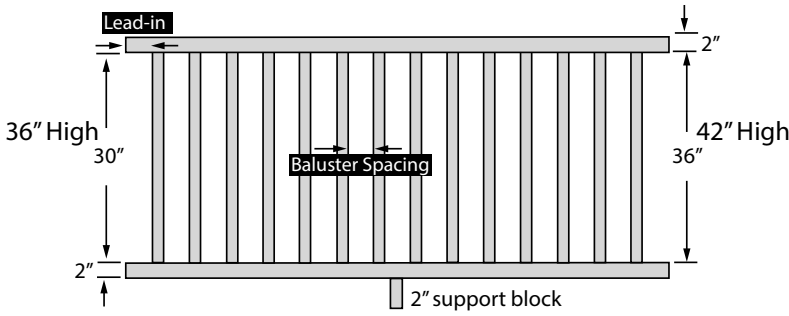

SAVANNAH VINYL RAILING

STRAIGHT SECTION INCLUDES

- (2) 2" x 3" vinyl rails with aluminum inserts
- (1) Bottom support block in a 6', 8' and 10' section
- 1½" x 1½" balusters—See chart below
- (4) Rail brackets

STAIR SECTION INCLUDES

- (2) 2" x 3" vinyl rails with aluminum inserts
- 1½" x 1½" Balusters—See chart below
- (4) Rail brackets—accommodates angles 23°–38°

NOTE: Straight Rail Brackets can accommodate 1" per 1' rise for ramps.

SAVANNAH 36" H	WHITE	TAN	CLAY	LEAD-IN	BALUSTER SPACING	NUMBER OF BALUSTERS		PALLET QUANTITY
						REGULAR	LOCKING	
4' STRAIGHT	W36-4SRK-2H $150	T36-4SRK-2H $184	C36-4SRK-2H $189	3.500"	3.426"	9	0	20
6' STRAIGHT	W36-6SRK-2H $190	T36-6SRK-2H $245	C36-6SRK-2H $250	3.500"	3.373"	13	1	20
8' STRAIGHT	W36-8SRK-2H $250	T36-8SRK-2H $305	C36-8SRK-2H $315	3.519"	3.350"	18	1	20
10' STRAIGHT	W36-10SRK-2H $315	T36-10SRK-2H $385	C36-10SRK-2H $400	3.500"	3.337"	21	3	20
4' STAIR	W36-4SSRK-H $155	T36-4SSRK-H $189	C36-4SSRK-H $195	3.600"	NA	8	0	20
6' STAIR	W36-6SSRK-H $195	T36-6SSRK-H $250	C36-6SSRK-H $255	3.700"	NA	12	0	20
8' STAIR	W36-8SSRK-H $255	T36-8SSRK-H $310	C36-8SSRK-H $320	3.800"	NA	16	0	20

SAVANNAH 42" H	WHITE	TAN	CLAY	LEAD-IN	BALUSTER SPACING	NUMBER OF BALUSTERS		PALLET QUANTITY
						REGULAR	LOCKING	
4' STRAIGHT	W42-4SRK-2H $150	T42-4SRK-2H $187	C42-4SRK-2H $195	3.500"	3.426"	9	0	20
6' STRAIGHT	W42-6SRK-2H $210	T42-6SRK-2H $250	C42-6SRK-2H $265	3.500"	3.373"	13	1	20
8' STRAIGHT	W42-8SRK-2H $265	T42-8SRK-2H $325	C42-8SRK-2H $340	3.519"	3.350"	18	1	20
10' STRAIGHT	W42-10SRK-2H $330	T42-10SRK-2H $390	C42-10SRK-2H $420	3.500"	3.337"	21	3	20