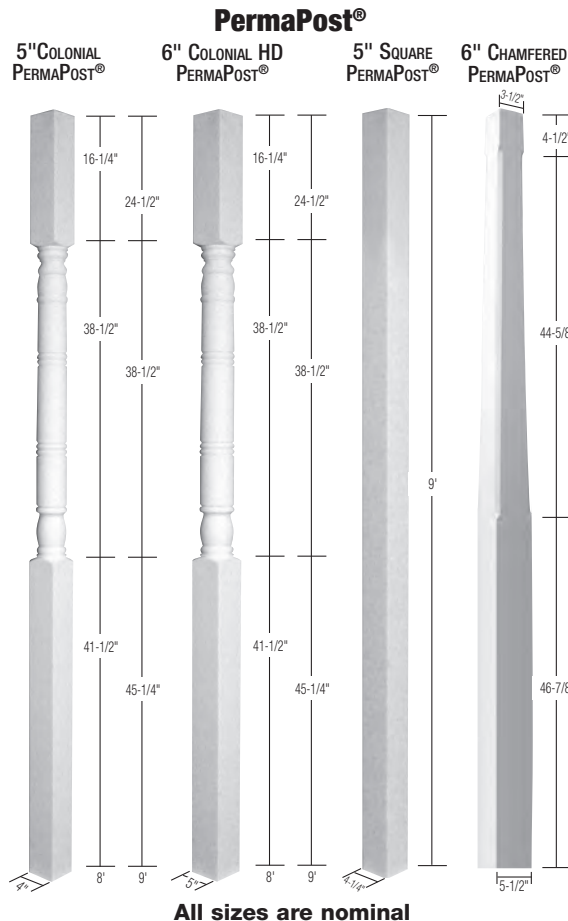

Item	Size	List Price	Stock #	Split List Price	Weight (lbs)	Pallet Quantities	Load Bearing
Colonial	5" x 5" x 8'	$251.80	PP5X8FF	$15.52	17	50 or 100	1300
Colonial	5" x 5" x 9'	$288.95	PP5X9FF	$15.52	18	50 or 100	1300
Colonial	6" x 6" x 8'	$393.18	PP6X8HD	$15.52	32	36 or 72	5000
Colonial	6" x 6" x 9'	$444.78	PP6X9HD	$15.52	33	36 or 72	5000
Chamfered	6" x 6" x 8'	$425.17	82001	$15.52	20	28 or 56	5000
Square	5" x 5" x 8'	$409.69	82010	$15.52	20	45 or 90	5000
Square	5" x 5" x 9'	$455.10	82011	$15.52	25	45 or 90	5000
Square	5" x 5" x 10'	$499.48	82012	$15.52	30	45 or 90	5000

- Posts may be split for use as pilasters, but are not recommended for re-assembly. Split PermaPosts® have no pipe or foam.
- All sizes are nominal - **Nominal 5" = 4" 6" = 5"**

PermaPost® Injection Molded Fastening Kit*

Size	List Price	SKU#
5" Colonial	$56.75	03469
6" Colonial	$62.94	03470
Square	$55.72	03471

Includes 4 brackets, 1 skirt, and all hardware necessary to attach post to surface structure. To prevent lateral movement only. Prefinished.

PermaPost® Injection Molded Skirt Only*

Size	List Price	Stock #	A (OD)	B (Height)
5" Colonial	$41.27	03473	6-11/16"	1-1/16"
6" Colonial	$41.27	03474	7-3/4"	1-9/16"
Chamfered	$62.94	03475	7-3/4"	1-9/16"
Square	$40.24	03476	6-11/16"	1-1/16"

* Pre-finished. Sold as each, not in pairs.

Porch-Loc®		
Size	List Price	SKU#
5" Colonial	$108.35	03520
6" Colonial	$112.48	03524
5" Square	$109.38	03522

- Includes-2 Skirts, 2 brackets, all screws for one post.