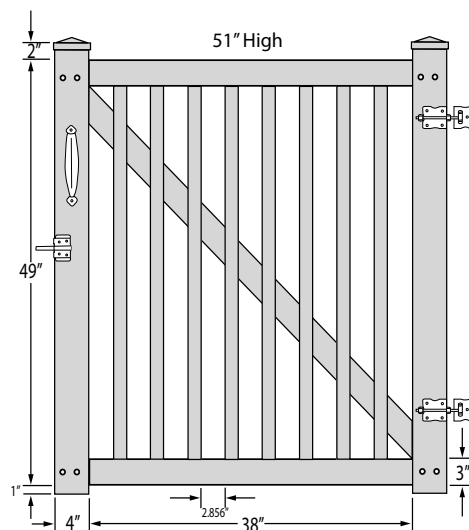

Notes:

- Gates fit a 48" rough opening
- Must be hung from a wood filled post or our SPB-44BPL
- Gates can be cut down in length to accommodate smaller openings