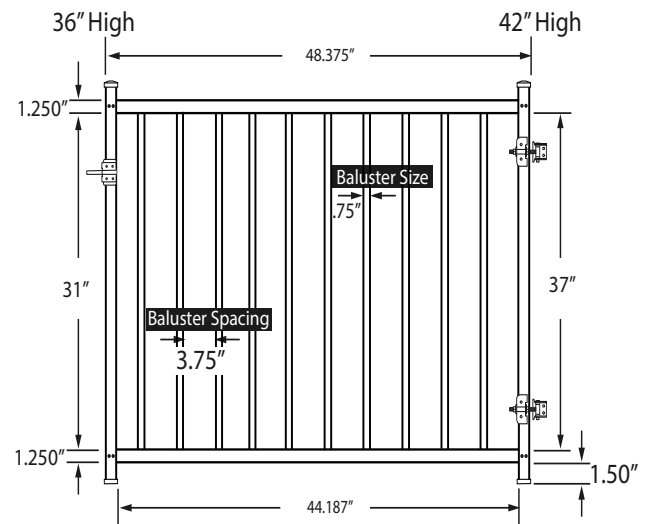

LINCOLN ALUMINUM — GATES & OVER THE POST BRACKETS

LINCOLN GATE INCLUDES

- (2) 1 1/4" x 1 1/2" top and bottom rails
- (2) Aluminum inserts
- (2) Vinyl inserts
- (2) 2" x 2" x 35 1/2" side rails
- (4) Post caps
- (10) 3/4" x 3/4" square balusters
- (2) Black powder coated stainless steel self-closing hinges that open to 180°
- (1) Black powder coated stainless steel latch assembly
- (1) Hardware pack

- Gates fit up to a 50" rough opening
- Can be modified to fit a smaller opening