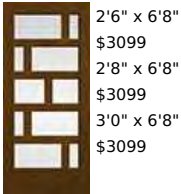

Style Options	Caming	Grilles	Additional Information
†-New Style DS-Discontinued Style ‡-Service Program FG-Flush-Glazed VS-Vented Sidelite Stocked shown in Bold F Flat Profile Frame 🔥 Fire Door ⚙️ WBDR ⚙️ WBDR/HVHZ 📦 Advanta <u>Vented Sidelites</u> Flush-Glazed & Standard Frames: N/A in 10", 7'0", or 12" x 8'0" Advanta Frames: N/A in 10", 12", or 7'0"	1A-Brass 1C-Brushed Nickel 1D-Black Nickel WI-Wrought Iron	A-Almond B-Bronze K-Black W-White FXG-Fixed Grille GBGC-Contour GBGs GBGF-Flat Bar GBGs SDL-Simulated Divided Lites DDB-Door Divider Bars	All prices shown are Single Prehung in 4-9/16 Primed Duraframe. To figure Double Doors, take Single Prehung Price X 2 and add an Astragal (see options page for Astragal prices). Sidelites are priced per each.

FC685R-SDLF2

2'6" x 6'8"
$3099
2'8" x 6'8"
$3099
3'0" x 6'8"
$3099

Simulated Divided Lites ^{FG}