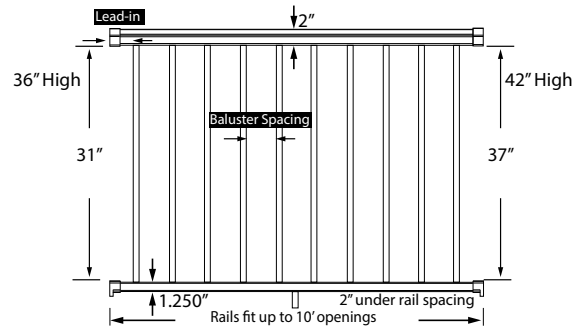

LINCOLN ALUMINUM—STRAIGHT RAIL

STRAIGHT SECTION INCLUDES

- (1) 2" x 2⁵/₁₆" aluminum top rail
- (1) 1¹/₄" x 1¹/₂" aluminum bottom rail
- Vinyl and aluminum inserts
- 3/4" x 3/4" square balusters—See chart below
- (1) Bottom support block in a 4', 5' and 6' section
- (2) Bottom support blocks in a 7', 8' and 10' section
- (4) Rail brackets

LINCOLN 36" H	BLACK	WHITE	BRONZE	LEAD-IN	BALUSTER SPACING	NUMBER OF BALUSTERS	PALLET QUANTITY
4' STRAIGHT	BL36-4LR $207	WH36-4LR $207	BZ36-4LR $207	2.915"	3.850"	10	40
5' STRAIGHT	BL36-5LR $253	WH36-5LR $253	BZ36-5LR $253	2.015"	3.850"	13	40
6' STRAIGHT	BL36-6LR $286	WH36-6LR $286	BZ36-6LR $286	3.415"	3.850"	15	40
7' STRAIGHT	BL36-7LR $340	WH36-7LR $340	BZ36-7LR $340	2.515"	3.850"	18	40
8' STRAIGHT	BL36-8LR $366	WH36-8LR $366	BZ36-8LR $366	3.915"	3.850"	20	40
10' STRAIGHT	BL36-10LR $460	WH36-10LR $460	BZ36-10LR $460	2.115"	3.850"	26	24

LINCOLN 42" H	BLACK	WHITE	BRONZE	LEAD-IN	BALUSTER SPACING	NUMBER OF BALUSTERS	PALLET QUANTITY
4' STRAIGHT	BL42-4LR $225	WH42-4LR $225	BZ42-4LR $225	2.915"	3.850"	10	40
5' STRAIGHT	BL42-5LR $275	WH42-5LR $275	BZ42-5LR $275	2.015"	3.850"	13	40
6' STRAIGHT	BL42-6LR $310	WH42-6LR $310	BZ42-6LR $310	3.415"	3.850"	15	40
7' STRAIGHT	BL42-7LR $370	WH42-7LR $370	BZ42-7LR $370	2.515"	3.850"	18	40
8' STRAIGHT	BL42-8LR $395	WH42-8LR $395	BZ42-8LR $395	3.915"	3.850"	20	40
10' STRAIGHT	BL42-10LR $510	WH42-10LR $510	BZ42-10LR $510	2.115"	3.850"	26	24

DRINK RAIL BRACKETS	BLACK	WHITE	BRONZE	CARTON QUANTITY
 10/PACK	BL-ADRBK $177	WH-ADRBK $177	BZ-ADRBK $177	1

NOTE: 1 CARTON
CONTAINS 1 PACK OF
10 DRINK RAIL BRACKETS