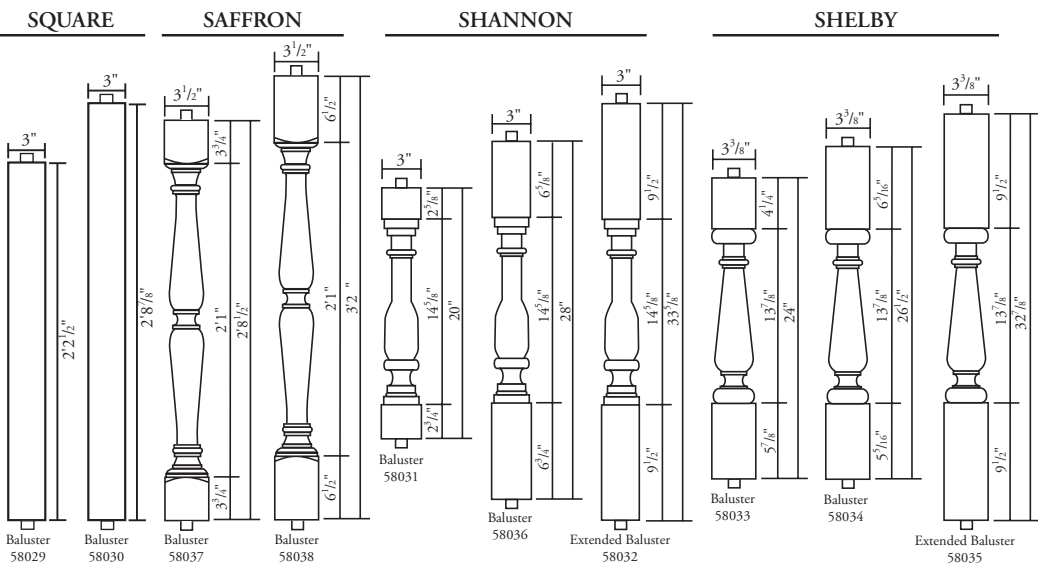

SKU	M	Maximum Spacing	O/C
58031	3/4"	2-1/4"	5-1/4"
58032	3/4"	2-1/4"	5-1/4"
58036	3/4"	2-1/4"	5-1/4"
58033	1"	2-1/8"	5-1/2"
58034	1"	2-1/8"	5-1/2"
58035	1"	2-1/8"	5-1/2"
58037	1"	2"	5-1/2"
58038	1"	2"	5-1/2"
58029	0"	4"	7"
58030	0"	4"	7"
58061	1-1/16"	1-3/4"	5-1/4"
58062	1-1/16"	1-3/4"	5-1/4"
58063	1-1/16"	1-3/4"	5-1/4"