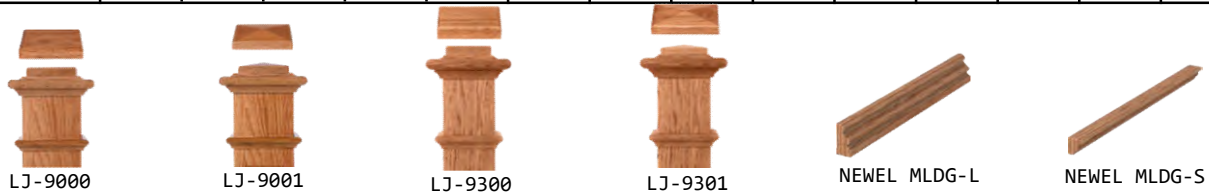

SHADED PRICES ARE STOCK ITEMS