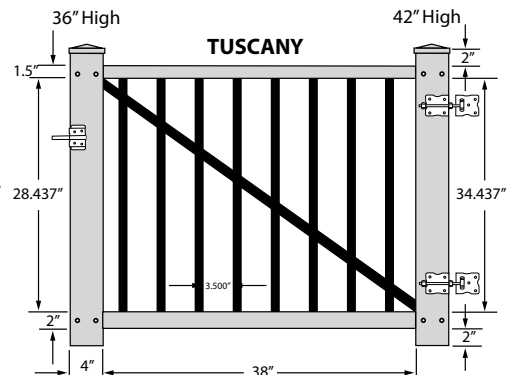

VERONA OR TUSCANY GATES

INCLUDE

- (2) 2" x 3" vinyl rails (TUSCANY)
- (1) 1½" x 3" vinyl top rail (VERONA)
- (1) 2" x 3" bottom rail (VERONA)
- (1) 1½" x 58½" aluminum cross brace
- (2) 4" x 4" routed vinyl posts with (2) flat caps
- (8) ¾" round black balusters
- (2) Black powder coated stainless steel self-closing hinges that open to 180°
- (1) Black powder coated stainless steel latch assembly
- (1) Hardware pack
- Installation instructions