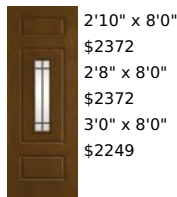

FC8141-ADVSGBGCW

2'10" x 8'0"
$2372
2'8" x 8'0"
$2372
3'0" x 8'0"
$2249

Contoured Grilles Between Glass ☒ F