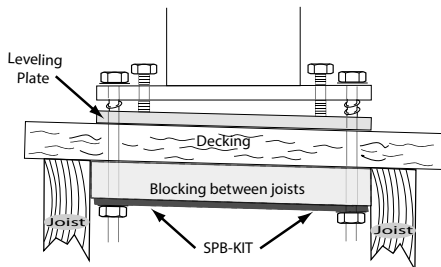

SPB-KIT INCLUDES

- (1) Steel plate
- (4) Bolts
- (4) Hex nuts
- (4) Washers
- Installation instructions

- SPB-KIT is used under the decking.
- Must be able to access area beneath the deck to use this kit.