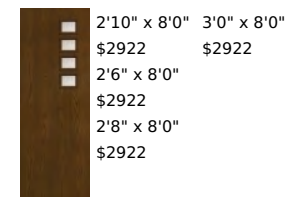

FC810RXC-ADVS

2'10" x 8'0" 3'0" x 8'0" $2922 $2922
2'6" x 8'0" $2922
2'8" x 8'0" $2922

Chord ☐ F