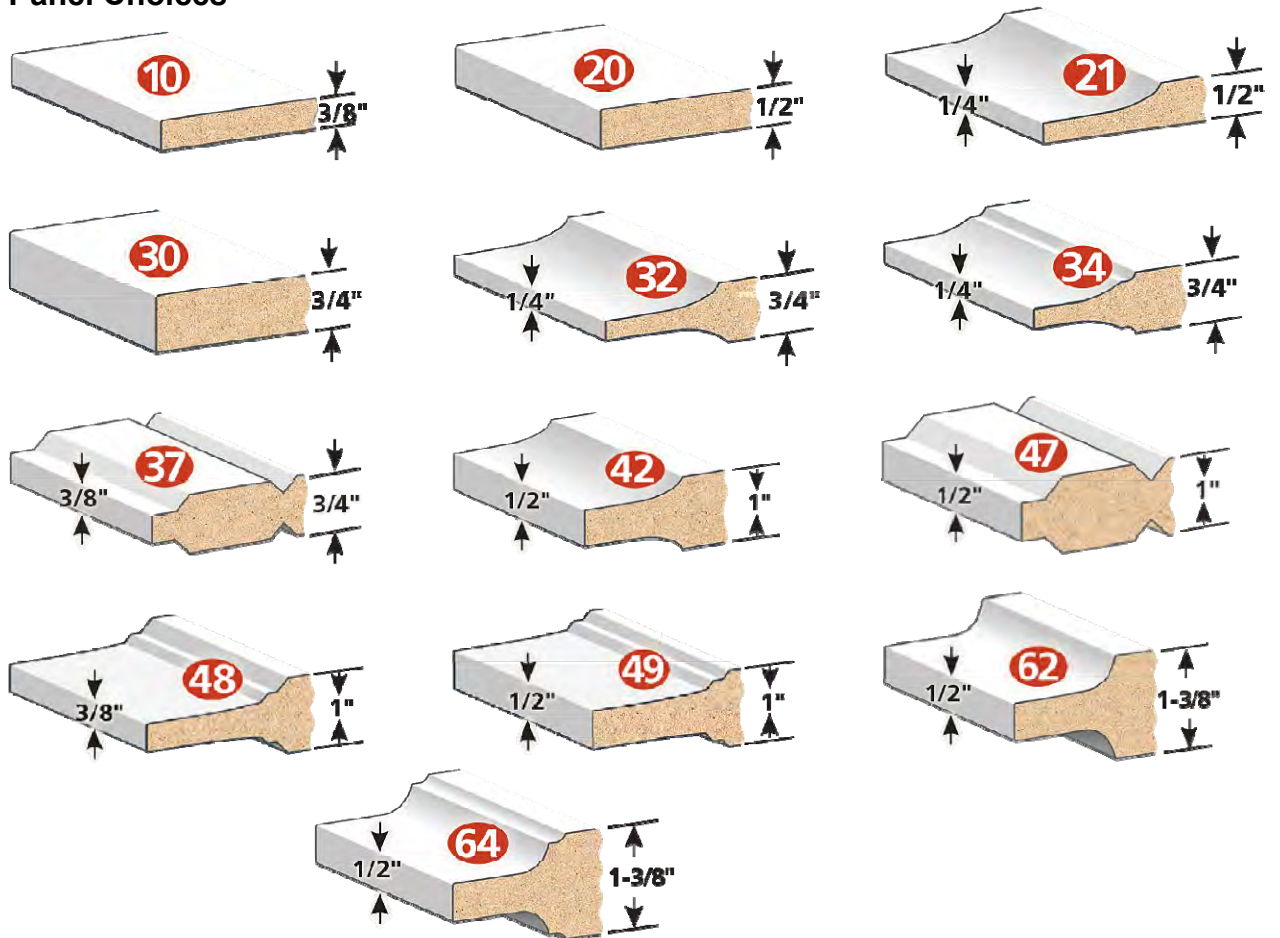

Panel Choices

Panel design does not match other Raised Panel Doors