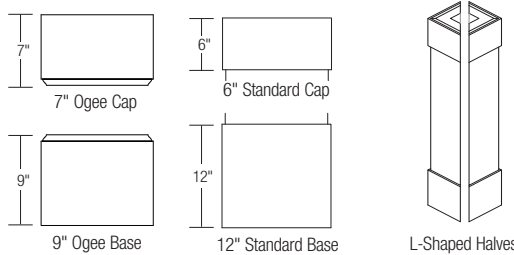

NOTE: Value utilizes 3/8" PVC and Premium utilizes 1/2" PVC shaft. Ogee C&B utilizes 5/8" PVC. Standard C&B utilizes 3/8" PVC.

Structural Column Wraps

Plain Non-Tapered PermaWrap® Column List Pricing (Fully Assembled with 4x4 Wood Post)

Size	Height	Standard Cap & Base		Ogee Cap and Base		Pallet Qty
		Price	Stock #	Price	Stock #	
6"	6'	$375.64	83010	$382.86	86330	24
	8'	$428.27	83011	$436.53	86331	24
	9'	$457.17	83012	$465.42	86332	24
	10'	$487.09	83013	$494.32	86333	24
	12'	$601.65	83014	$607.84	86334	20
8"	6'	$420.01	83015	$427.24	86335	20
	8'	$467.49	83016	$473.68	86336	20
	9'	$504.64	83020	$512.89	86340	20
	10'	$536.63	83021	$545.92	86341	20
	12'	$618.16	83023	$627.45	86343	16
10"	6'	$504.64	83025	$512.89	86345	16
	8'	$569.65	83026	$575.85	86346	16
	9'	$618.16	83027	$627.45	86347	16
	10'	$650.15	83031	$660.47	86351	16
	12'	$765.73	83033	$773.99	86353	12
12"	6'	$536.63	83035	$545.92	86355	9
	8'	$602.68	83036	$609.90	86356	9
	9'	$650.15	83037	$660.47	86357	9
	10'	$683.17	83041	$693.49	86361	9
	12'	$796.69	83043	$807.01	86363	9

NOTE: Structural Column wraps are all 3/8" material. Ogee C&B utilizes 5/8" PVC. Standard C&B utilizes 3/8" PVC.

Phone: (800) 264-4HBG
Fax: (334) 566-4629
www.hbgcolumns.com