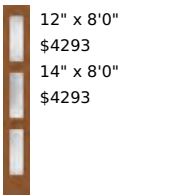

CCA82300XRSL-SDLF4

12" x 8'0"
$4293
14" x 8'0"
$4293

Rainglass with Simulated Divided Lites ^{FG}