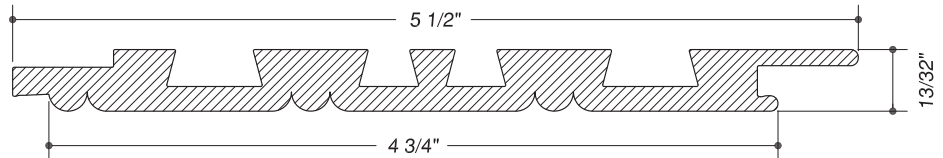

Features

- Pre-finished white or blue
- Can be painted using paint manufacturer's recommendations
- Hidden fastening (blind nail)
- Moulding is not pre-finished and requires painting.