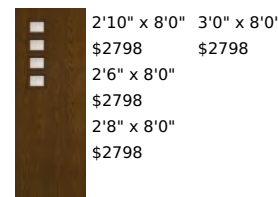

2'10" x 8'0" 3'0" x 8'0" \$2798 \$2798
 2'6" x 8'0" \$2798
 2'8" x 8'0" \$2798

Chord F

FC810LXC-ADVS

2'10" x 8'0" 3'0" x 8'0" \$2922 \$2922
 2'6" x 8'0" \$2922
 2'8" x 8'0" \$2922

Chord F

FC810LXC-FF

2'10" x 8'0" 3'0" x 8'0" \$3525 \$3525
 2'6" x 8'0" \$3525
 2'8" x 8'0" \$3525