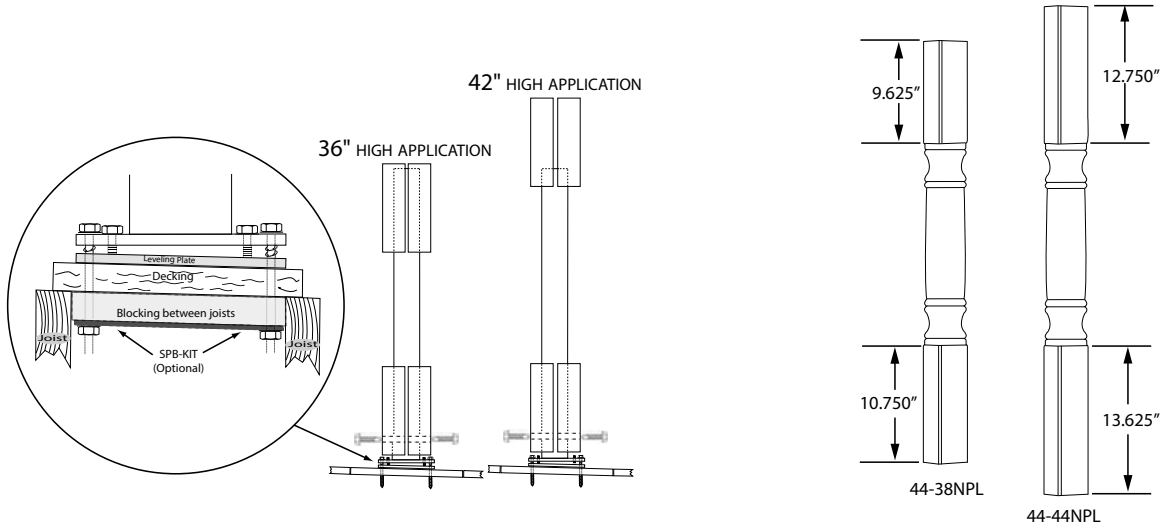

NEWEL POSTS • COLLARS

NEWEL POST INCLUDES

- (1) Leveling post
- (1) Leveling plate
- (1) Vinyl newel post
- (4) Fillers
- (1) Hardware pack
- Installation instructions

POST SIZE	WHITE	TAN	CLAY
4" x 4" x 38⁵/₈"	W44-38NPL $138	T44-38NPL $150	C44-38NPL $155
4" x 4" x 44⁵/₈"	W44-44NPL $150	T44-44NPL $155	C44-44NPL $165

- SURFACE MOUNTING FASTENERS NOT INCLUDED
- Withstands over 500 lbs. load rating
- Maximum angle is 11°
- Complements Architectural Vinyl Railing (page 2)

UNDER DECK ANCHORING PLATE	ITEM NUMBER	CARTON QUANTITY
	SPB-KIT $20	10