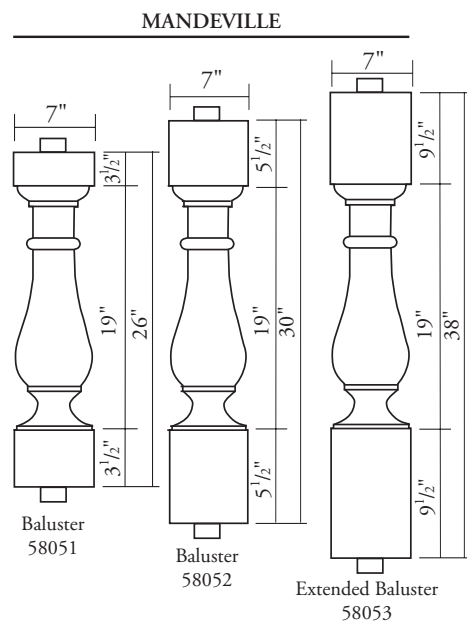

Phone: (800) 264-4HBG
Fax: (334) 566-4629
www.hbgcolumns.com