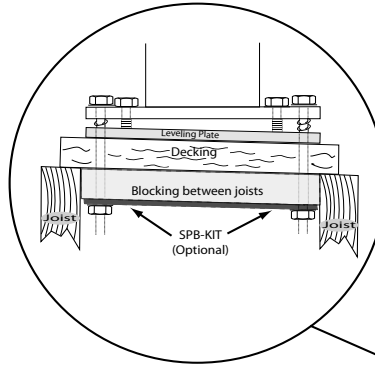

43" High Application

37" High Application