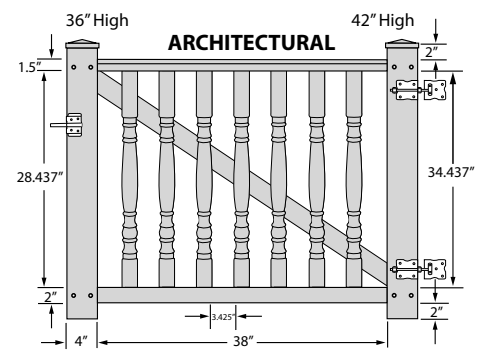

PORCH & DECK GATES—VINYL

CLASSIC & ARCHITECTURAL GATES

INCLUDE

- (1) 1½" x 3" vinyl top rail
- (1) 2" x 3" vinyl bottom rail
- (1) 7/8" x 3" vinyl cross brace
- (2) 4" x 4" routed vinyl posts with (2) flat caps
- (7) 1½" x 1½" vinyl balusters
- (2) Black powder coated stainless steel self-closing hinges that open to 180°
- (1) Black powder coated stainless steel latch assembly
- (1) Hardware pack
- Installation instructions