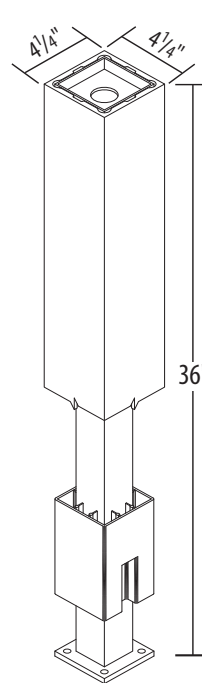

Standard Aluminum Stiffener

Newel Cap

Newel Skirt

1-1/4" Square Baluster
30" and 36"

1-1/2" Square Baluster
30" and 36"

PermaRail Plus® Newel
Sleeve 45" and 54"***

Newel-LoC™
Square Newel Post Mount Sleeve Support