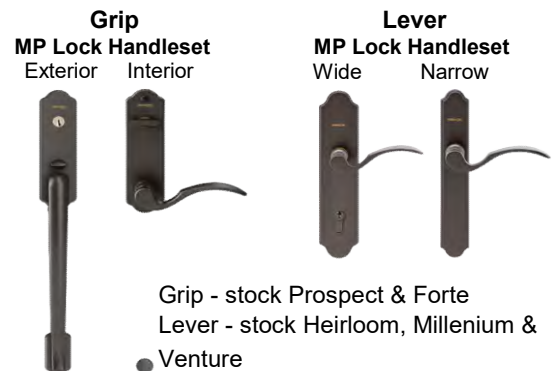

Vented Sidelite Systems

Available for Fiber-Classic Mahogany Collection, Fiber-Classic Oak Collection and Smooth-Star Full Lite Sidelites with No Stile Lines

Vented Sidelite	White Screen	Bronze Screen
12" x 6'8"	$802	$802
14" x 6'8"	$802	$802
14" x 8'0"	$1,139	$1,139

12" not available with Advanta Lites

** Only available with 3'0" wide door **

Add-on to Sidelite List Price

Above price includes Hardware and Screen only

Priced per each sidelite

Multi-Point Locking System

Multi-point Lock Hardware (installed)	Single	Double
Grip Multi-Point Lock	6'8" Height	$665 N/A
	7' & 8' Height	$689 N/A
Grip Strike Plate Package (STOCK Brshd Nkl, Black Nkl & ORB)	$159	N/A
Lever Multi-Point Lock	6'8" Height	$617 $617
	7' & 8' Height (7' n/a for double)	$641 $641
Lever Strike Plate Package (STOCK Brshd Nkl, Black Nkl & ORB)	$111	$133
Handlesets	Active	Inactive
Grip (STOCK Brushed Nkl, Black Nkl & ORB)	$845	N/A
Lever - Wide (STOCK Brushed Nkl, Black Nkl & ORB)	$521	$448
Lever - Narrow (STOCK Brushed Nkl, Black Nkl & ORB)	$474	$408

Grip Handleset Color options - Brushed Nickel, Oil Rubbed Bronze, Black Nickel

Lever Handleset Color options - Brushed Nickel, Oil Rubbed Bronze, Black Nickel, Bright Brass, Polished Chrome

Multi-point not available for Fire Doors or Double Doors w/MultiPoint Lock - Allow 2-3 weeks for delivery

Steel Doors

Shaded = In Stock Unshaded = Non-Stock

MPLS Style Examples

Grip - stock Prospect & Forte
Lever - stock Heirloom, Millenium & Venture