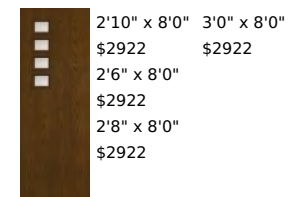

2'10" x 8'0" 3'0" x 8'0" \$2798 \$2798
 2'6" x 8'0" \$2798
 2'8" x 8'0" \$2798

Chord F

FC810LXC-ADVS

2'10" x 8'0" 3'0" x 8'0" \$2922 \$2922
 2'6" x 8'0" \$2922
 2'8" x 8'0" \$2922

Chord F

FC810LXC-FF

2'10" x 8'0" 3'0" x 8'0" \$3525 \$3525
 2'6" x 8'0" \$3525
 2'8" x 8'0" \$3525