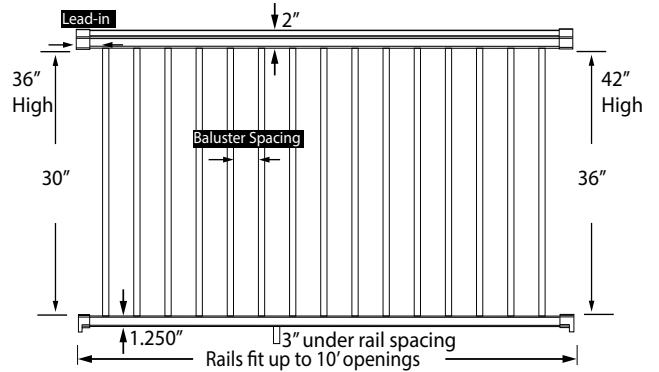

STAIR SECTION INCLUDES

- (1) 2" x 2⁵/₁₆" aluminum top rail
- (1) 1¹/₄" x 1¹/₂" aluminum bottom rail
- Vinyl and aluminum inserts
- 3/4" round balusters—See chart below
- (4) Rail brackets

Grand Prix pairs with all accessories on pages 25-26.