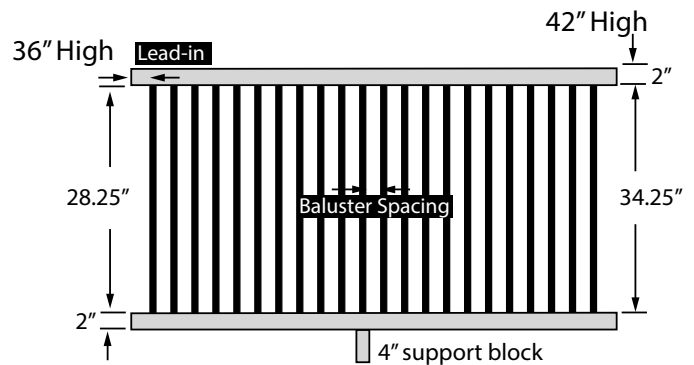

FLORENCE IS DESIGNED FOR USE WITH A DECK BOARD AS A TOP RAIL FOR A COORDINATED LOOK WITH A DECK. DECK BOARDS ARE NOT INCLUDED.

FLORENCE 36" H	WHITE	LEAD-IN	BALUSTER SPACING	NUMBER OF BALUSTERS		PALLET QUANTITY
				REGULAR	LOCKING	
6' STRAIGHT	W36-6FRK-H \$255	3.500"	3.722"	16	0	20
8' STRAIGHT	W36-8FRK-H \$335	3.500"	3.722"	22	0	20
10' STRAIGHT	W36-10FRK-H \$385	3.500"	3.399"	28	0	20