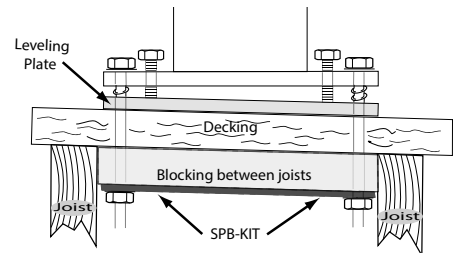

NEWEL POSTS • COLLARS

NEWEL POST INCLUDES

- (1) Leveling post
- (1) Leveling plate
- (1) Vinyl newel post
- (4) Fillers
- (1) Hardware pack
- Installation instructions

POST SIZE	WHITE	TAN	CLAY
4" x 4" x 38⁵/₈"	W44-38NPL $138	T44-38NPL $150	C44-38NPL $155
4" x 4" x 44⁵/₈"	W44-44NPL $150	T44-44NPL $155	C44-44NPL $165

- SURFACE MOUNTING FASTENERS NOT INCLUDED
- Withstands over 500 lbs. load rating
- Maximum angle is 11°
- Complements Architectural Vinyl Railing (page 2)

UNDER DECK ANCHORING PLATE	ITEM NUMBER	CARTON QUANTITY
	SPB-KIT $20	10

SPB-KIT INCLUDES

- (1) Steel plate
- (4) Bolts
- (4) Hex nuts
- (4) Washers
- Installation instructions

- SPB-KIT is used under the decking
- Must be able to get under the deck to use this method

POST COLLAR	WHITE	TAN	CLAY	CARTON QUANTITY
4" x 4"	W44-NPC-3 $13.25	T44-NPC-3 $14	C44-NPC-3 $15	25