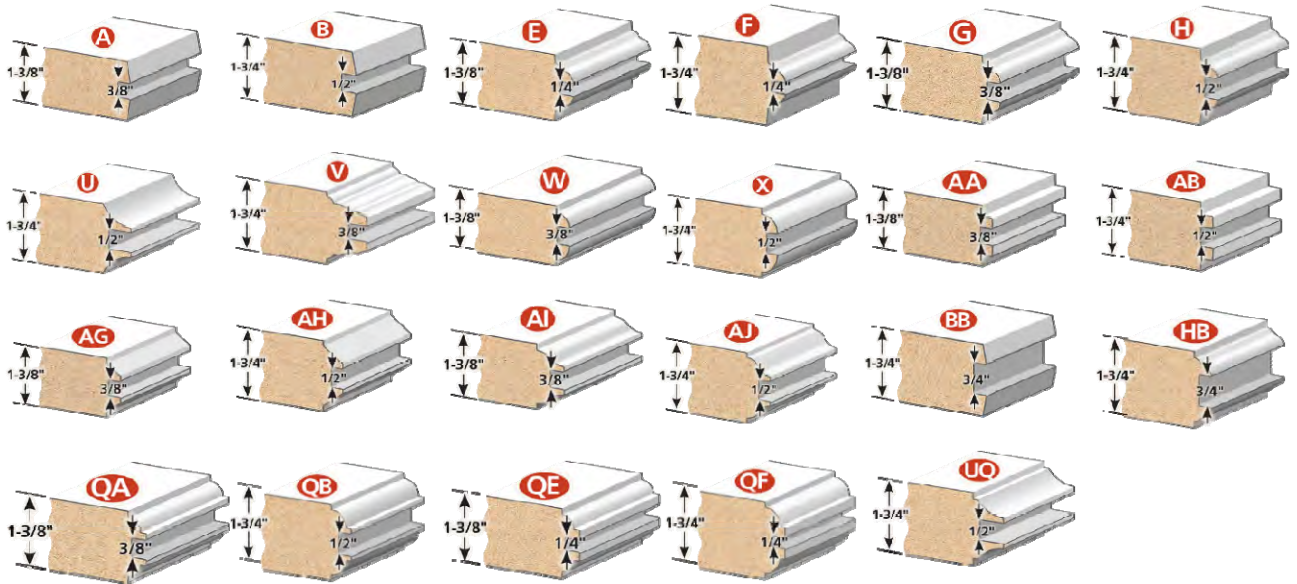

Profiles and Panels

Sticking Profiles