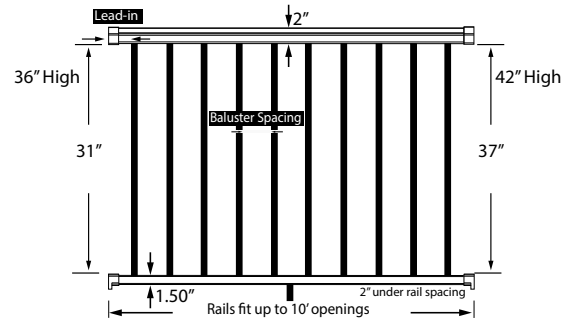

LINCOLN ALUMINUM — WHITE RAIL WITH BLACK BALUSTERS

STRAIGHT SECTION INCLUDES

- (1) 2" x 2⁵/₁₆" aluminum top rail
- (1) 1¹/₄" x 1¹/₂" aluminum bottom rail
- Vinyl and aluminum inserts
- 3/4" x 3/4" square balusters—See chart below
- (1) Bottom support block in a 4' and 6' section
- (2) Bottom support blocks in an 8' and 10' section
- (4) Rail brackets (white)

36" H WHITE RAIL BLACK BALUSTERS		LEAD-IN	BALUSTER SPACING	NUMBER OF BALUSTERS	PALLET QUANTITY
4' STRAIGHT	WHBL36-4LR $220	2.915"	3.850"	10	40
6' STRAIGHT	WHBL36-6LR $315	3.415"	3.850"	15	40
8' STRAIGHT	WHBL36-8LR $390	3.915"	3.850"	20	40
10' STRAIGHT	WHBL36-10LR $475	2.115"	3.850"	26	24

42" H WHITE RAIL BLACK BALUSTERS		LEAD-IN	BALUSTER SPACING	NUMBER OF BALUSTERS	PALLET QUANTITY
4' STRAIGHT	WHBL42-4LR $245	2.915"	3.850"	10	40
6' STRAIGHT	WHBL42-6LR $335	3.415"	3.850"	15	40
8' STRAIGHT	WHBL42-8LR $470	3.915"	3.850"	20	40
10' STRAIGHT	WHBL42-10LR $520	2.115"	3.850"	26	24

STAIR SECTION INCLUDES

- (1) 2⁵/₁₆" x 2" aluminum top rail
- (1) 1¹/₂" x 1¹/₄" aluminum bottom rail
- Vinyl and aluminum inserts
- 3/4" x 3/4" square balusters—See chart below
- (4) Rail brackets

NOTE: A 43" or 49" structural post or a 44" post sleeve is recommended for any mid post and bottom post application. Height is determined by post position and stair angle.

		WHITE RAIL WITH BLACK BALUSTERS		
36" H ADJUSTABLE STAIRS		LEAD-IN	NUMBER OF BALUSTERS	PALLET QUANTITY
6' ADJUSTABLE STAIR	WHBL36-6LSR $385	3.300"	13	40
8' ADJUSTABLE STAIR	WHBL36-8LSR $460	3.800"	18	40

AVAILABLE IN MAY		36" H SPEEDSTAIR		
		LEAD-IN	NUMBER OF BALUSTERS	PALLET QUANTITY
6' SPEEDSTAIR	WHBL36-6LS-SR $385	3.300"	13	40
8' SPEEDSTAIR	WHBL36-8LS-SR $460	3.800"	18	40