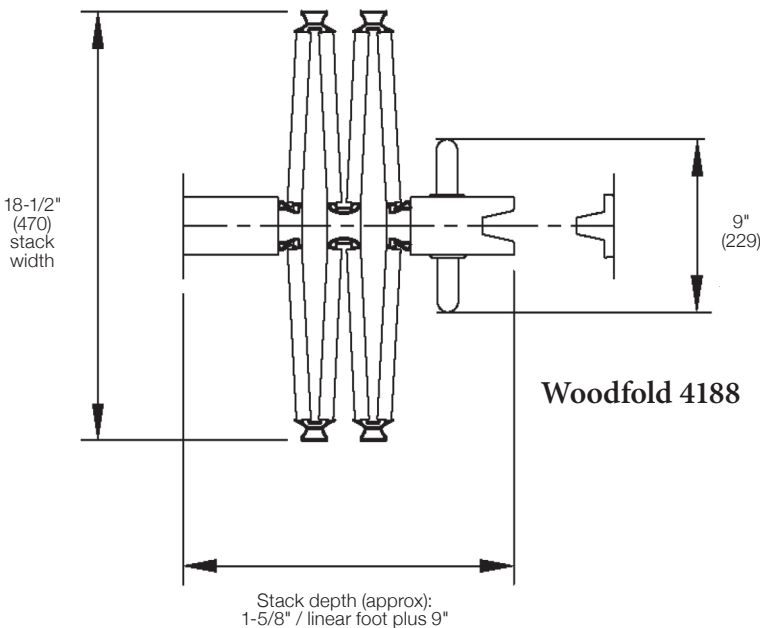

Series 4188 Dual Wall Sound Door FSTC 41

Heights up to 10'-1" • 8" wide panels • Commercial applications • Five laminate finishes available

OVERVIEW

Perimeter seal • Acoustic lining • Heavy-duty hardware •
Dual 8" panel with pantograph geometry

FSTC 41 test performed by
Acoustic Engineer Eugene OR.
ASTM designation E336-90

SPECIFICATIONS

Laminate panel finishes: white,
gray, maple, dark oak and textured chalk
(no hardwoods available)

Section sizes:

- 150 square feet movable sections
- 80 square feet for shipping

Heights: Up to 10'-1"

Latch: Cylinder latch two sides

Wheels: Ball-bearing nylon wheels on steel axles

Stacking space: 2-1/4" per foot plus 9" for lead and anchor

Panel connector colors: white | sand | gray | brown

Sweepstrips: white | sand | gray | brown

Track: Aluminum with wood moulding
(curved track not currently available)

Series 4188 suggested list prices—8" panel width (price is per lineal foot—round up to the next foot)	FREIGHT NOT INCLUDED
Up to 8'-1" per lineal foot	$780
Up to 10'-1" per lineal foot	$860

Series 4188 options	List price
Made as pairs	$480
Double end lead	$700
Aluminum ceiling guard	$24 per lineal feet
Ceiling guard extensions	$4 per lineal feet
Sliding jamb w/ track	$290
Non-locking drop bolt	$130
Drop bolt spring pin	$180
Keylock 1 side	$120
Keylock 2 sides	$240
Multi-meeting post	$860