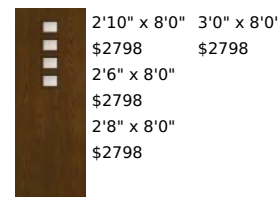

FC810XC-ADVF

2'10" x 8'0" 3'0" x 8'0" $2798 $2798
2'6" x 8'0" $2798
2'8" x 8'0" $2798

Chord ☐ F