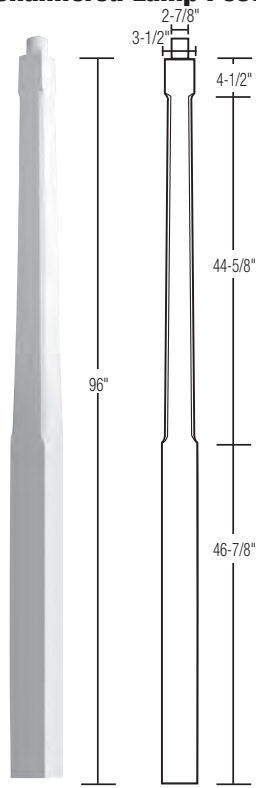

Phone: (800) 264-4HBG
 Fax: (334) 566-4629
 www.hbgcolumns.com

PermaPost® Lamp Post List Pricing

Perma Lamp Post

Chamfered Lamp Post

Size	List Price	Stock #	Pallet Weight	Quantities
Perma Lamp Post	\$268.31	WLP5X8	15 lbs.	28 or 49
Chamfered Lamp Post	\$425.17	82001	20 lbs.	28 or 56